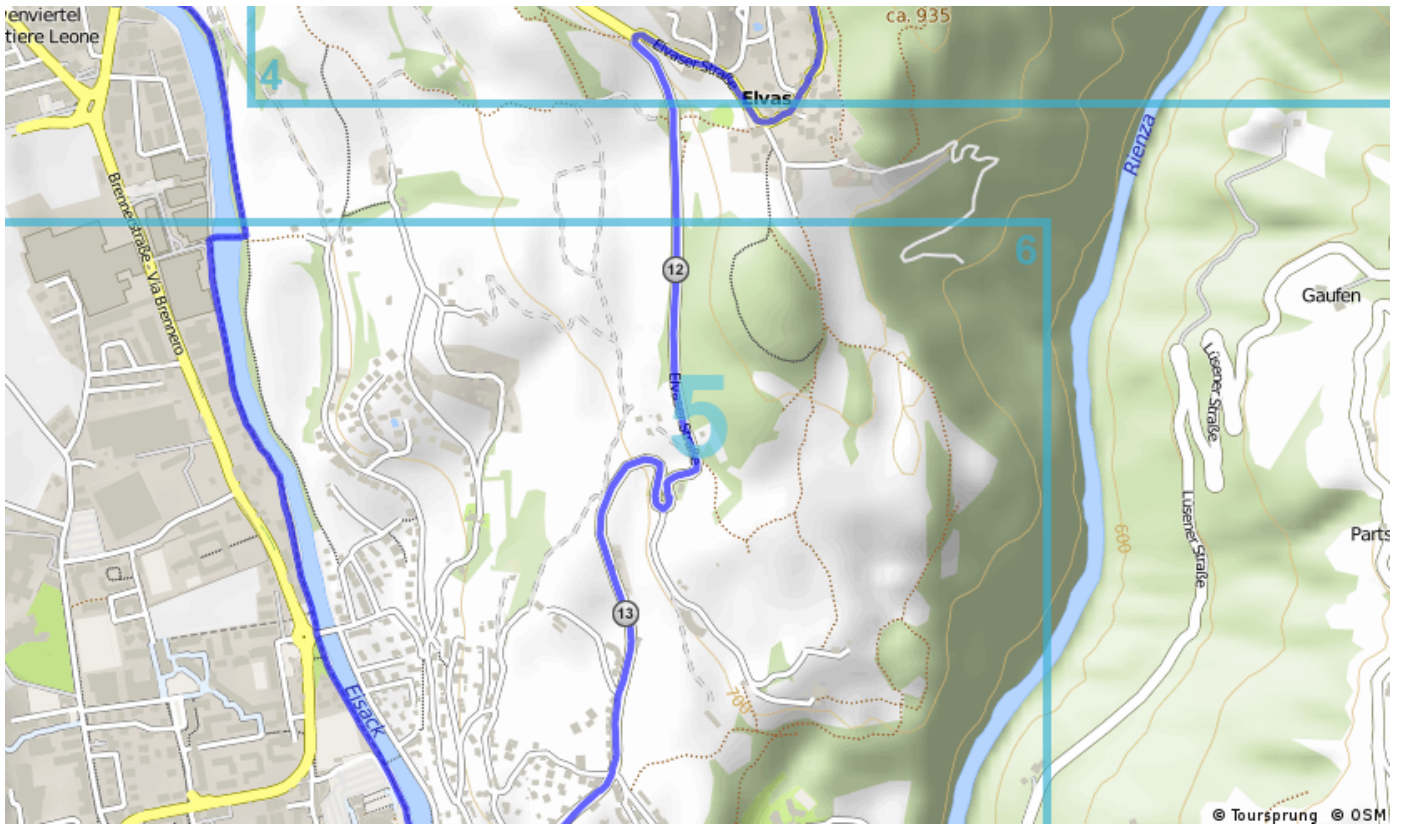

München-Venezia cycle route

Part 4a: Brixen variant

For the full guide please go to italy-cycling-guide.info.

Overview map

Bike shops

Bike shops on this section of the route:

Brixen (Bressanone): Luigi Soracase (Via Bastioni Minori 5) | [Mister Bike \(Brixen\)](#) | [Profi Bike](#) | [Sportler Brixen](#)

Places to stay

Booking.com pages for places on this section of the route:

[Brixen \(Bressanone\)](#) | [Natz-Schabs \(Naz-Sciaves\)](#)

Route Details

Map 1 / 10

Map 2 / 10

Map 3 / 10

Map 4 / 10

Map 5 / 10

Map 6 / 10

Map 7 / 10

Map 8 / 10

Map 9 / 10

Map 10 / 10