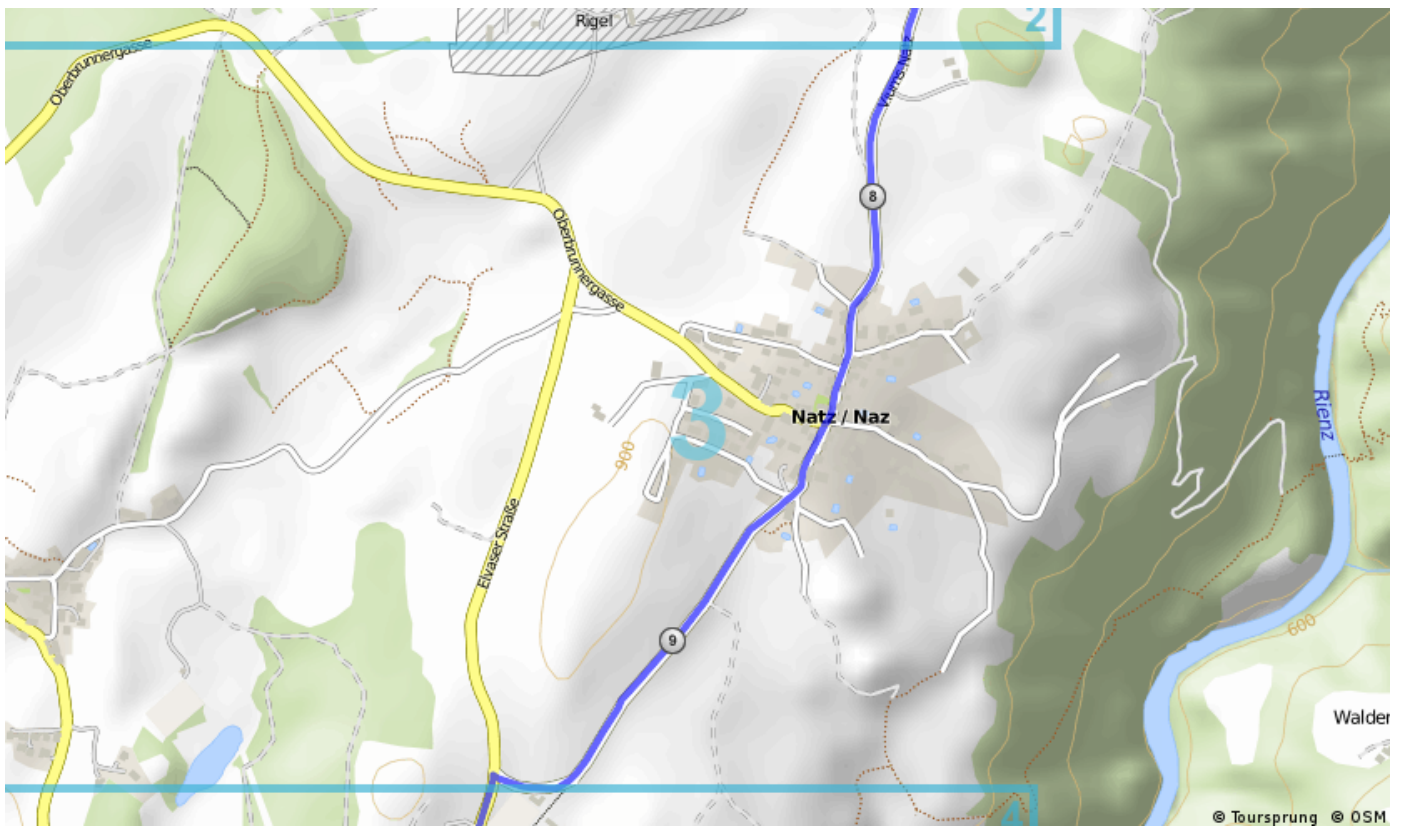

München-Venezia cycle route

Part 4a: Brixen variant

For the full guide please go to italy-cycling-guide.info.

Overview map

Bike shops

Bike shops on this section of the route:

Brixen (Bressanone): Luigi Soracase (Via Bastioni Minori 5) | [Mister Bike \(Brixen\)](#) | [Profi Bike](#) | [Sportler Brixen](#)

Places to stay

Booking.com pages for places on this section of the route:

[Brixen \(Bressanone\)](#) | [Natz-Schabs \(Naz-Sciaves\)](#)

Route Details

Map 1 / 10

Map 2 / 10

Map 3 / 10

Map 4 / 10

Map 5 / 10

Map 6 / 10

Map 7 / 10

Map 8 / 10

Map 9 / 10

Map 10 / 10