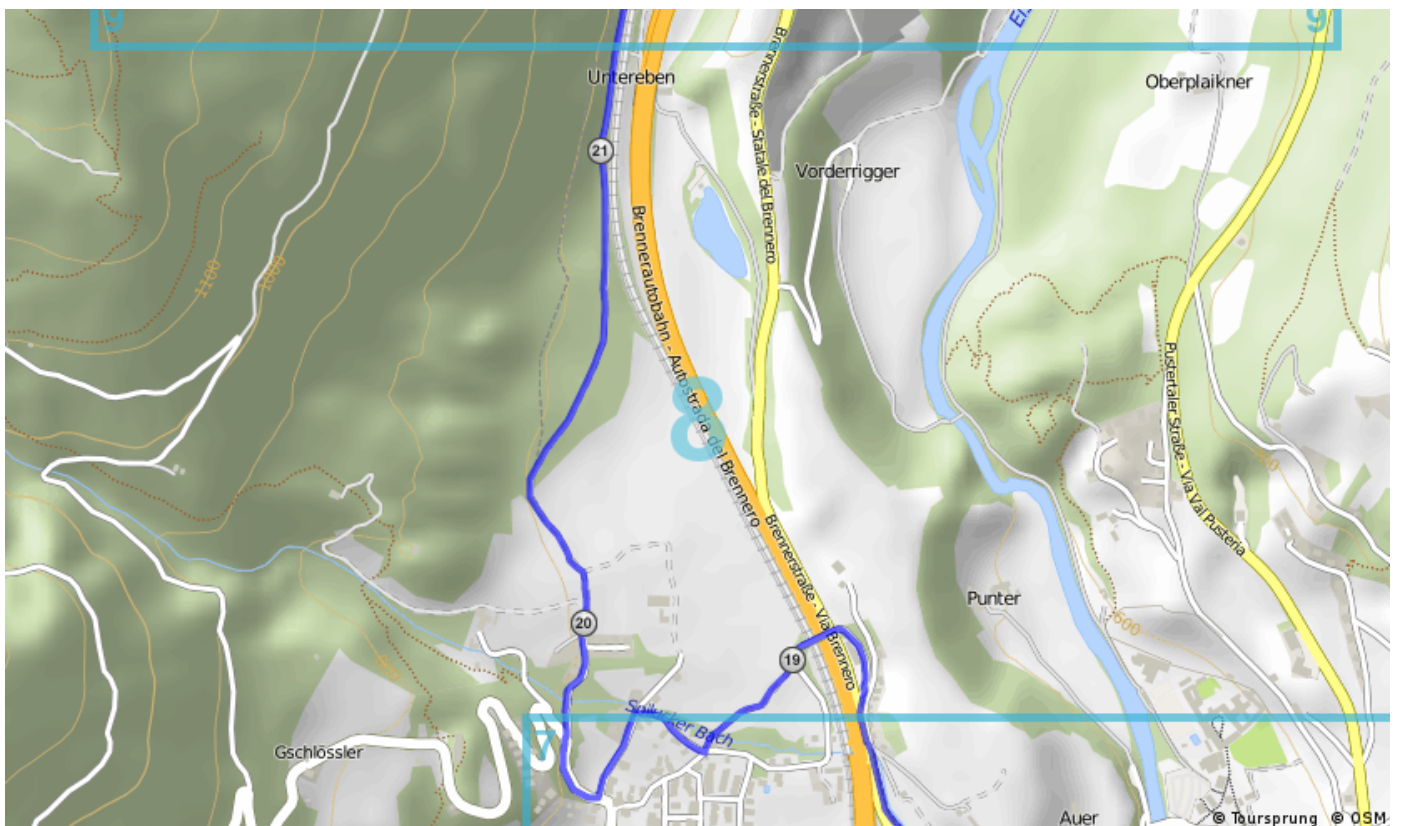

München-Venezia cycle route

Part 4a: Brixen variant

For the full guide please go to italy-cycling-guide.info.

Overview map

Bike shops

Bike shops on this section of the route:

Brixen (Bressanone): Luigi Soracase (Via Bastioni Minori 5) | [Mister Bike \(Brixen\)](#) | [Profi Bike](#) | [Sportler Brixen](#)

Places to stay

Booking.com pages for places on this section of the route:

[Brixen \(Bressanone\)](#) | [Natz-Schabs \(Naz-Sciaves\)](#)

Route Details

Map 1 / 10

Map 2 / 10

Map 3 / 10

Map 4 / 10

Map 5 / 10

Map 6 / 10

Map 7 / 10

Map 8 / 10

Map 9 / 10

Map 10 / 10