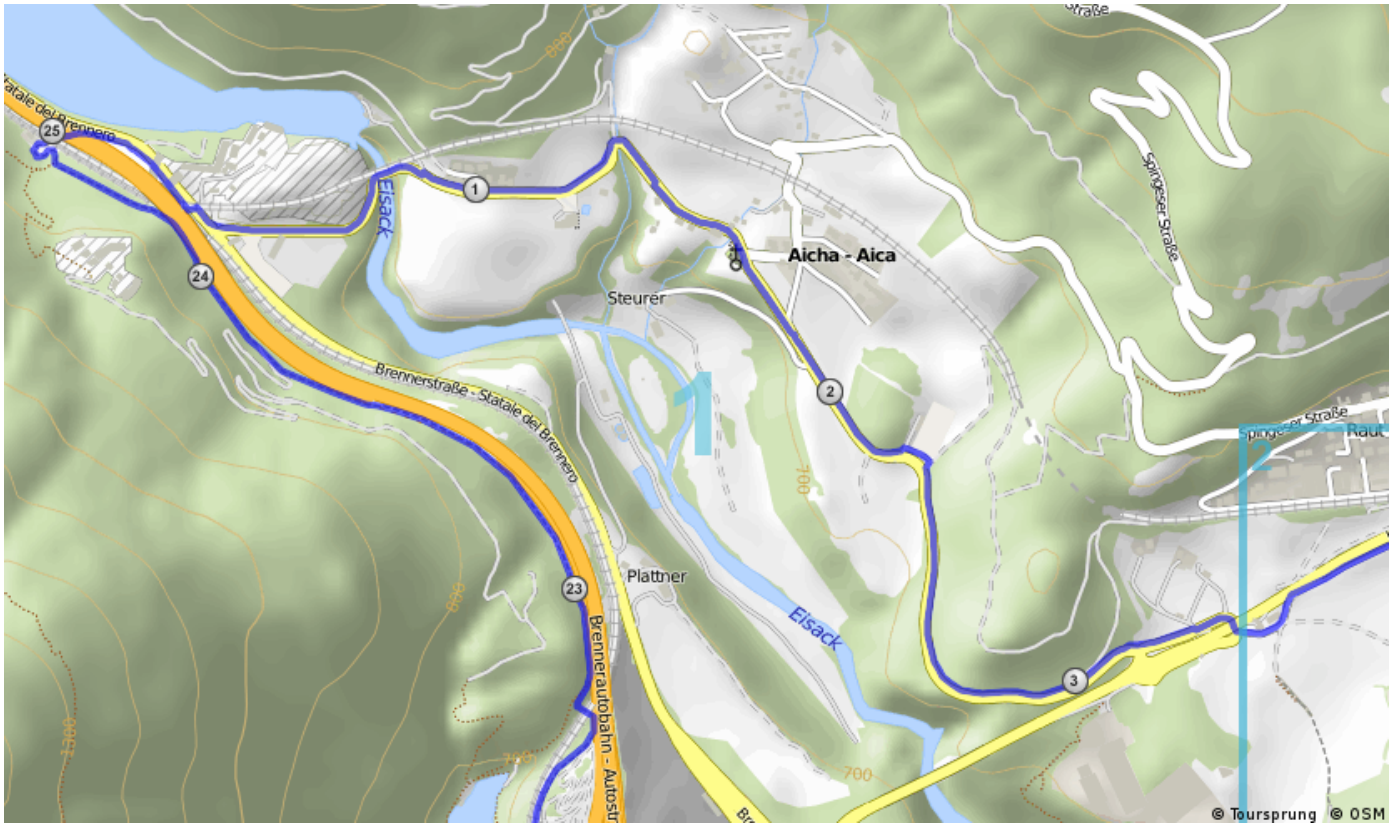

München-Venezia cycle route

Part 4a: Brixen variant

For the full guide please go to italy-cycling-guide.info.

Overview map

Bike shops

Bike shops on this section of the route:

Brixen (Bressanone): Luigi Soracase (Via Bastioni Minori 5) | [Mister Bike \(Brixen\)](#) | [Profi Bike](#) | [Sportler Brixen](#)

Places to stay

Booking.com pages for places on this section of the route:

[Brixen \(Bressanone\)](#) | [Natz-Schabs \(Naz-Sciaves\)](#)

Route Details

Map 1 / 10

Map 2 / 10

Map 3 / 10

Map 4 / 10

Map 5 / 10

Map 6 / 10

Map 7 / 10

Map 8 / 10

Map 9 / 10

Map 10 / 10