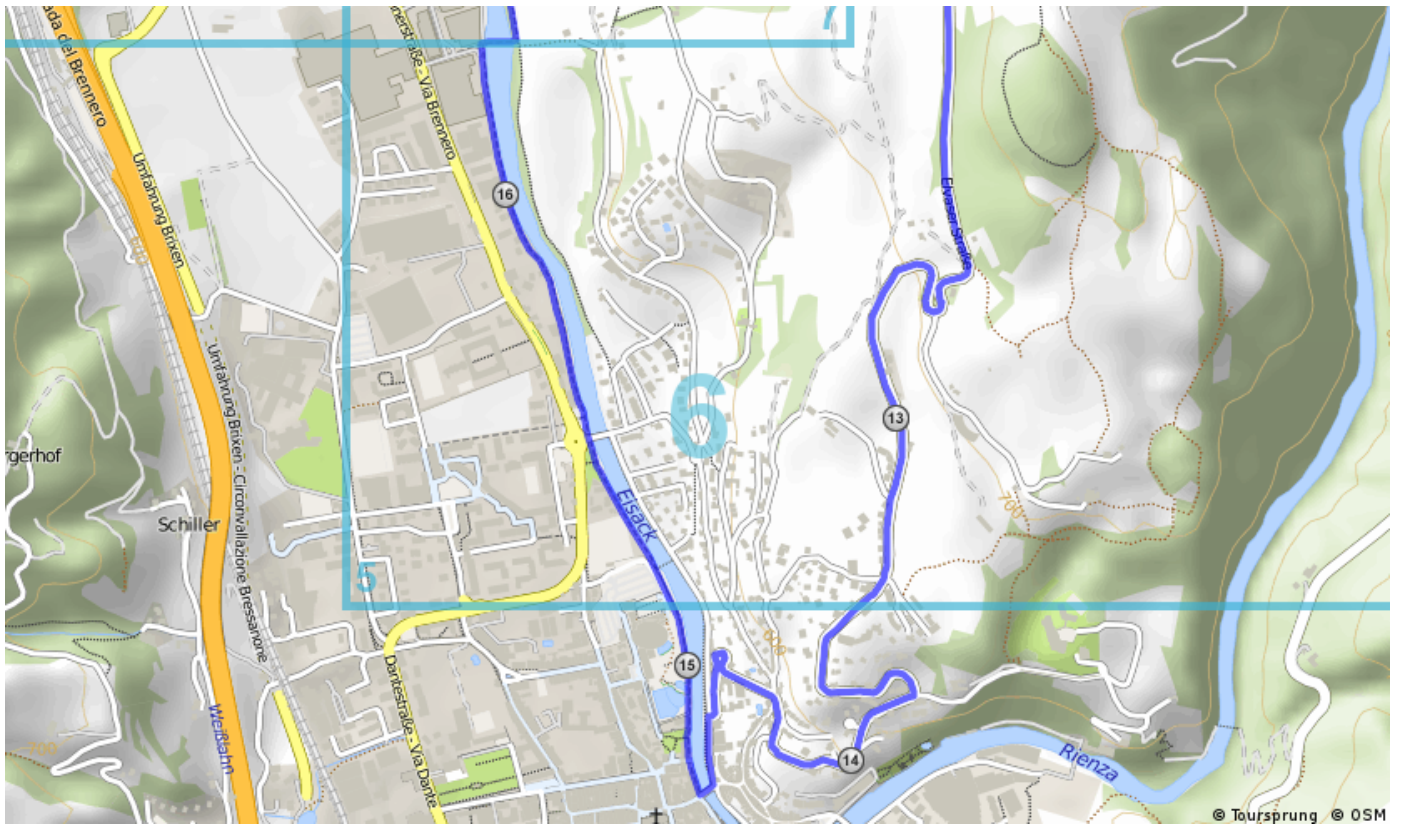

München-Venezia cycle route

Part 4a: Brixen variant

For the full guide please go to italy-cycling-guide.info.

Overview map

Bike shops

Bike shops on this section of the route:

Brixen (Bressanone): Luigi Soracase (Via Bastioni Minori 5) | [Mister Bike \(Brixen\)](#) | [Profi Bike](#) | [Sportler Brixen](#)

Places to stay

Booking.com pages for places on this section of the route:

[Brixen \(Bressanone\)](#) | [Natz-Schabs \(Naz-Sciaves\)](#)

Route Details

Map 1 / 10

Map 2 / 10

Map 3 / 10

Map 4 / 10

Map 5 / 10

Map 6 / 10

Map 7 / 10

Map 8 / 10

Map 9 / 10

Map 10 / 10