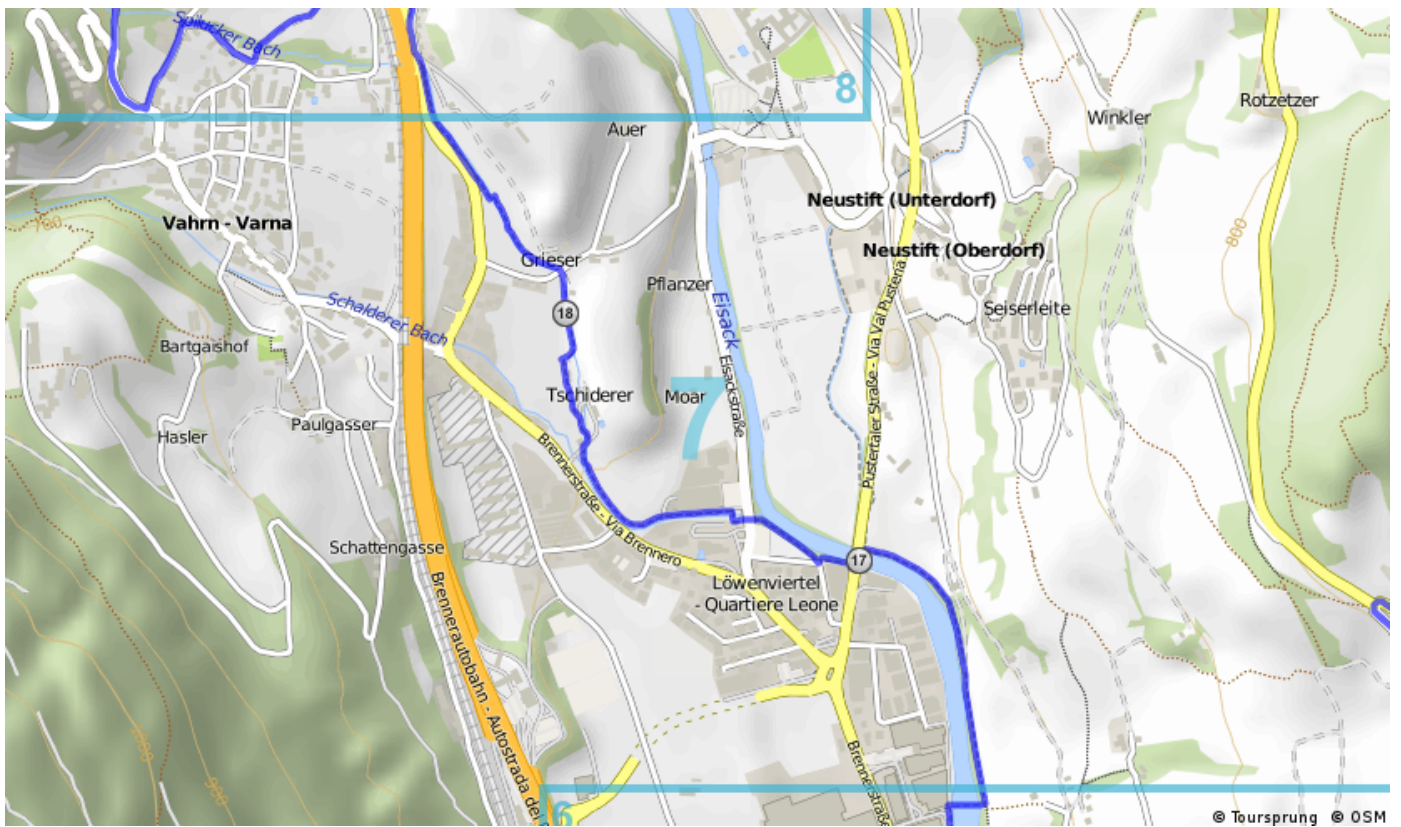

München-Venezia cycle route

Part 4a: Brixen variant

For the full guide please go to italy-cycling-guide.info.

Overview map

Bike shops

Bike shops on this section of the route:

Brixen (Bressanone): Luigi Soracase (Via Bastioni Minori 5) | [Mister Bike \(Brixen\)](#) | [Profi Bike](#) | [Sportler Brixen](#)

Places to stay

Booking.com pages for places on this section of the route:

[Brixen \(Bressanone\)](#) | [Natz-Schabs \(Naz-Sciaves\)](#)

Route Details

Map 1 / 10

Map 2 / 10

Map 3 / 10

Map 4 / 10

Map 5 / 10

Map 6 / 10

Map 7 / 10

Map 8 / 10

Map 9 / 10

Map 10 / 10