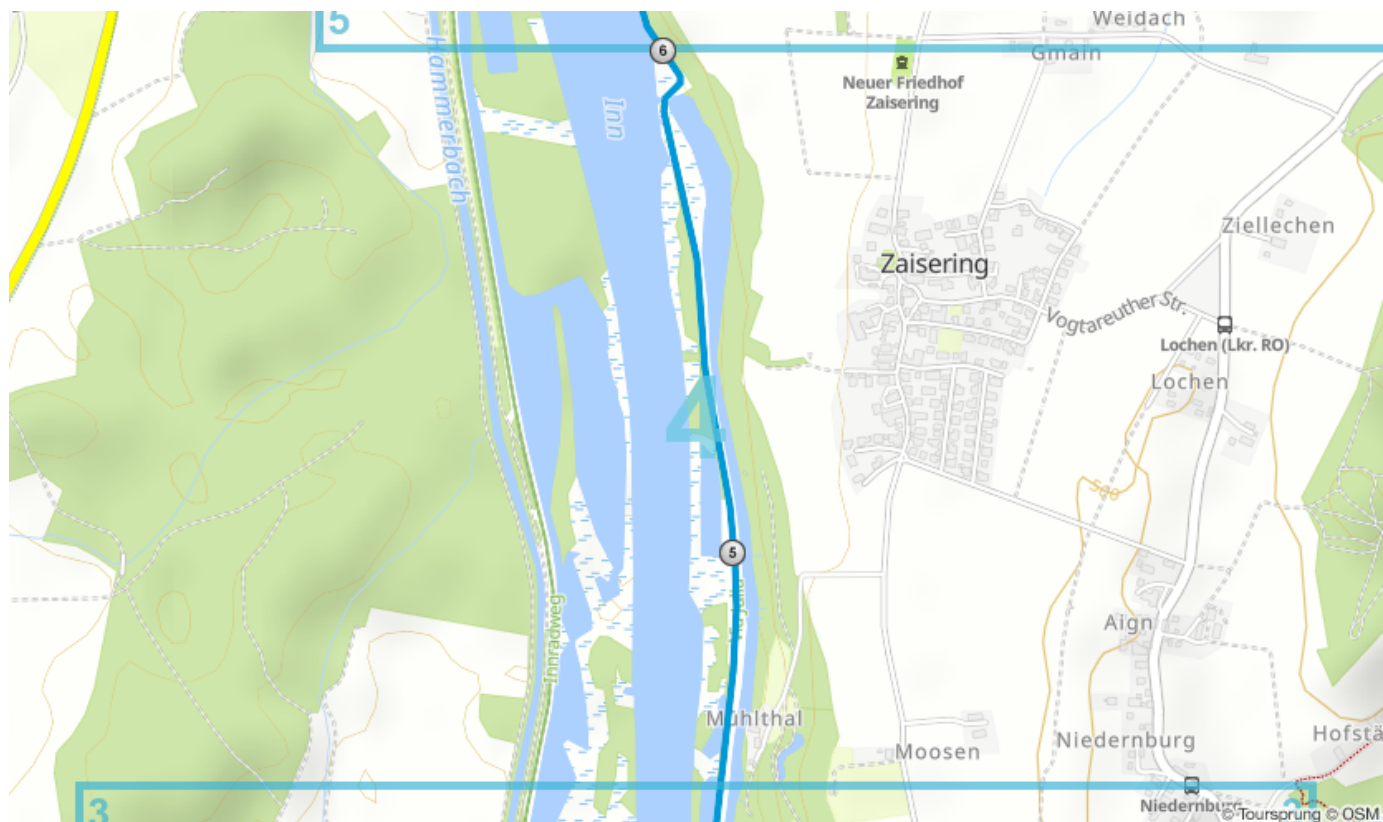

ItalyCyclingGuide

italy-cycling-guide.info

The Inn Valley: Part 5A

Rosenheim to Wasserburg

For the full guide please go to italy-cycling-guide.info.

Maps produced with

Overview map

Route Details

Map 4 / 16

Map 7 / 16

Map 13 / 16

Map 14/16

Map 15 / 16

Map 16 / 16