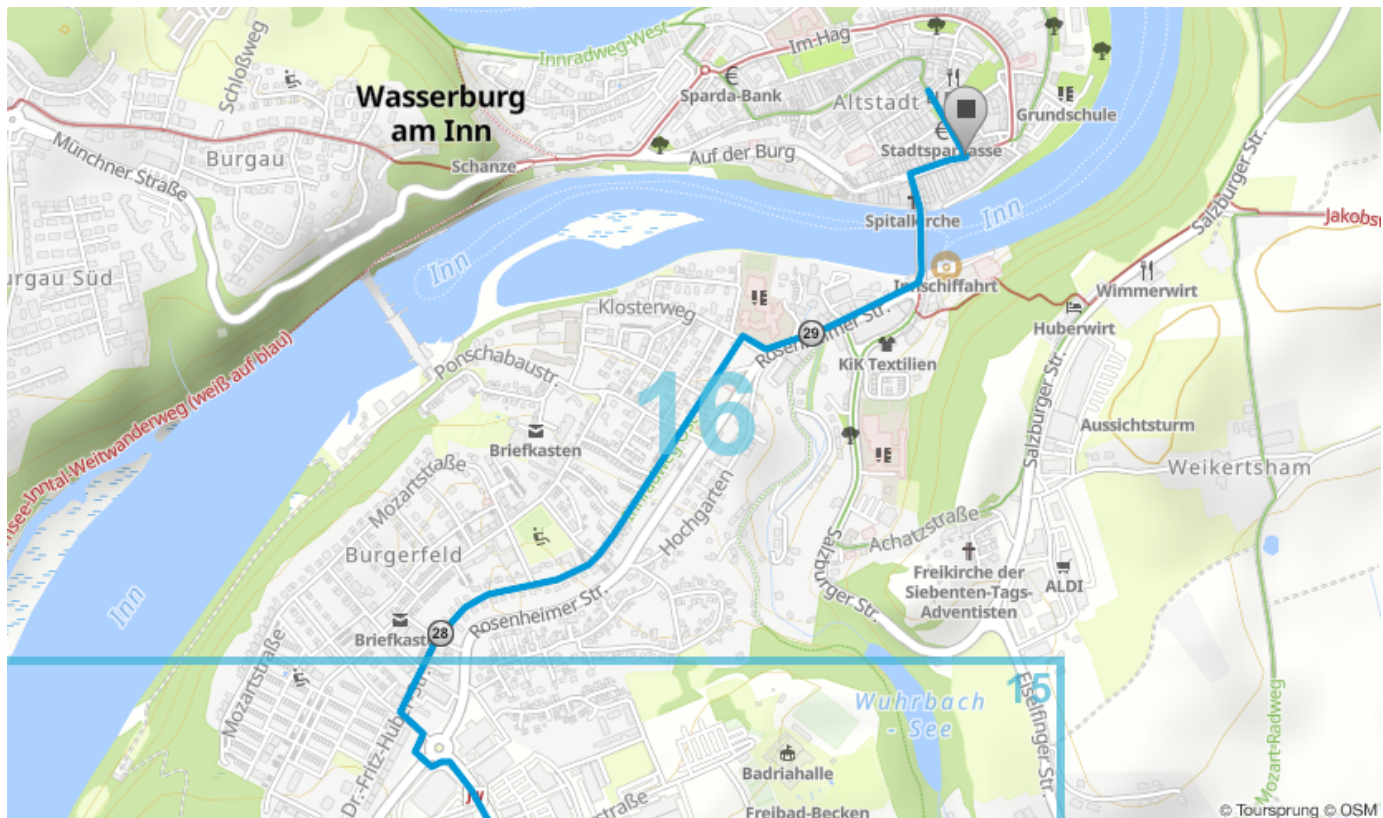

ItalyCyclingGuide

italy-cycling-guide.info

The Inn Valley: Part 5A

Rosenheim to Wasserburg

For the full guide please go to italy-cycling-guide.info.

Maps produced with

Overview map

Route Details

Map 4 / 16

Map 7 / 16

Map 13 / 16

Map 14/16

Map 15 / 16

Map 16 / 16