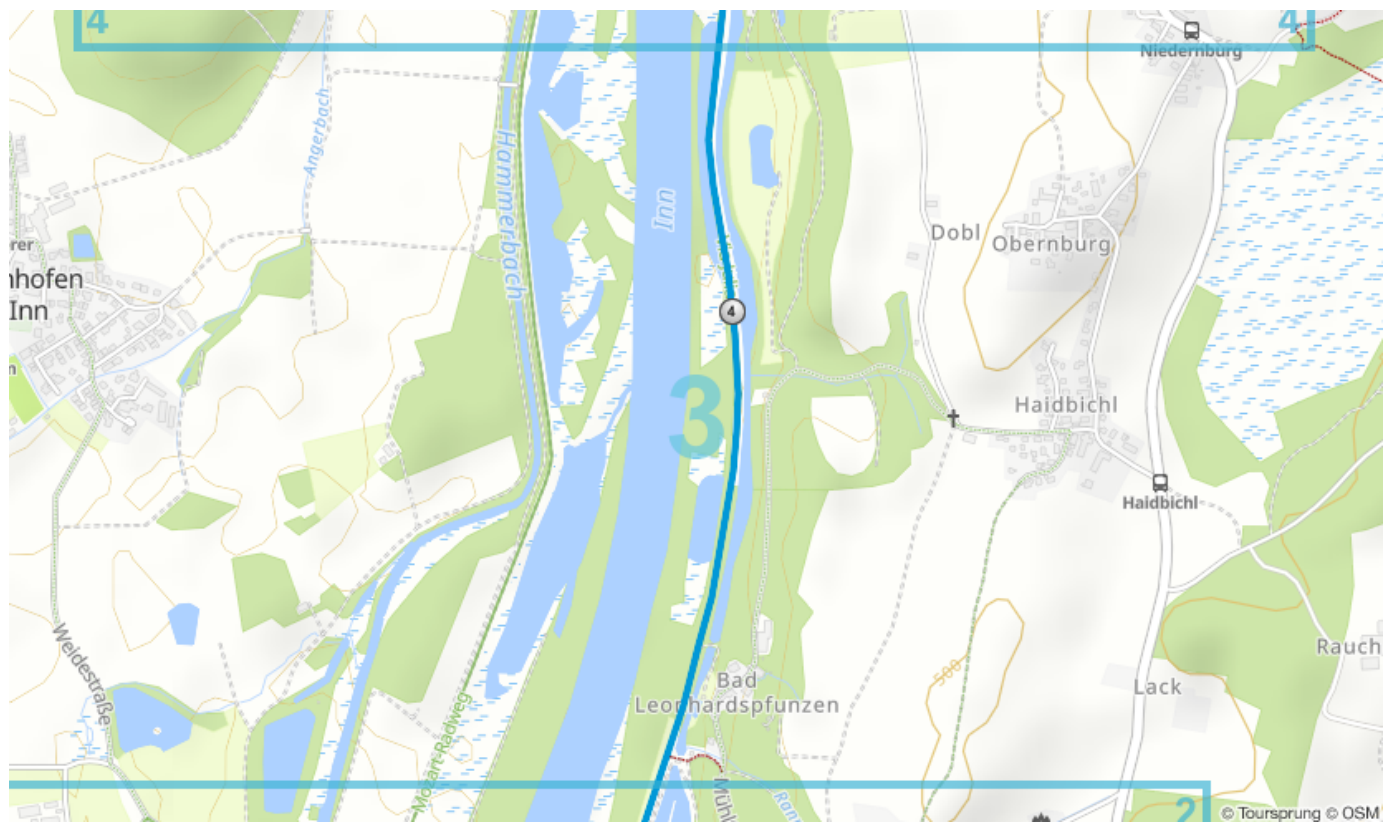

ItalyCyclingGuide

italy-cycling-guide.info

The Inn Valley: Part 5A

Rosenheim to Wasserburg

For the full guide please go to italy-cycling-guide.info.

Maps produced with

Overview map

Route Details

Map 4 / 16

Map 7 / 16

Map 13 / 16

Map 14/16

Map 15 / 16

Map 16 / 16