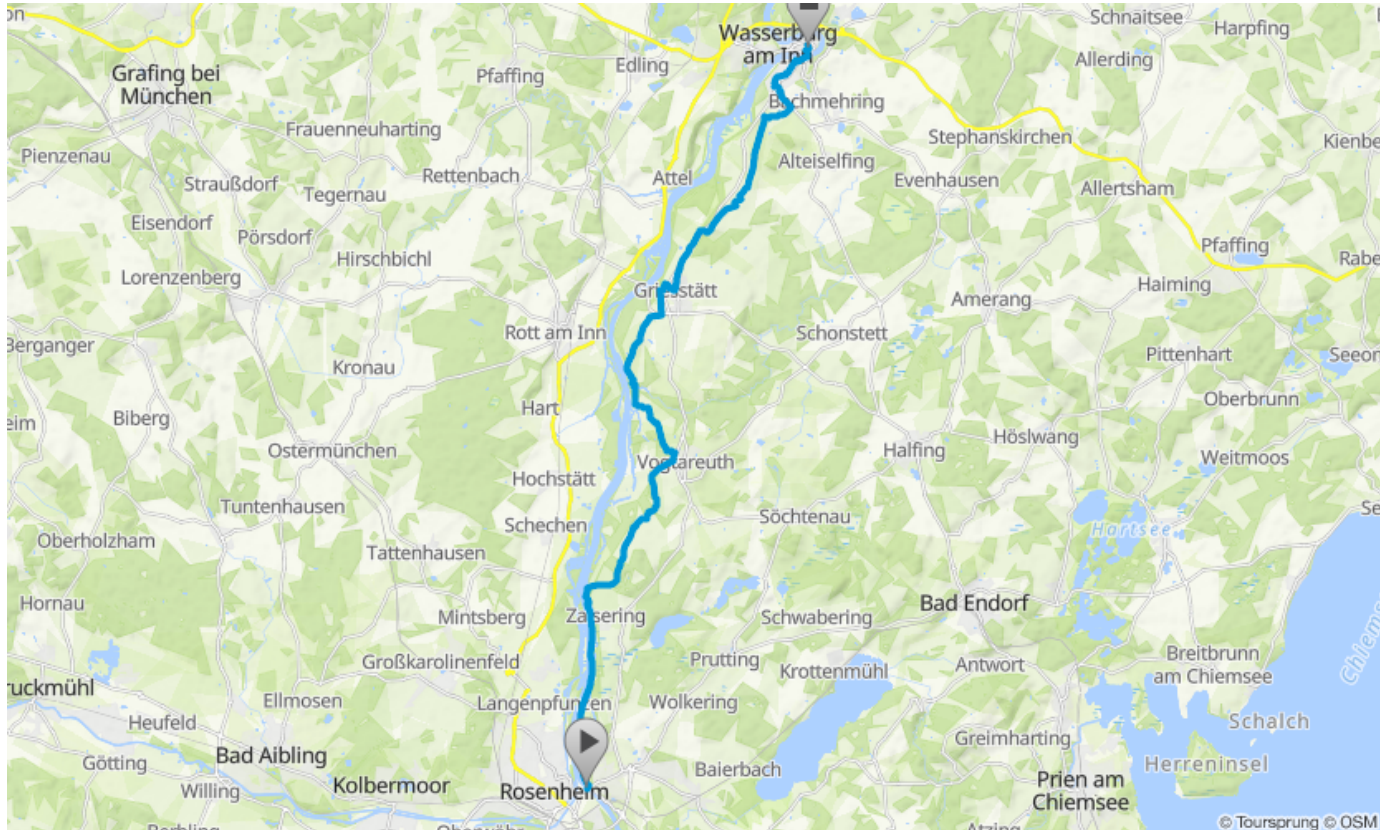

ItalyCyclingGuide

italy-cycling-guide.info

The Inn Valley: Part 5A

Rosenheim to Wasserburg

For the full guide please go to italy-cycling-guide.info.

Maps produced with

Overview map

Route Details

Map 4 / 16

Map 7 / 16

Map 13 / 16

Map 14/16

Map 15 / 16

Map 16 / 16