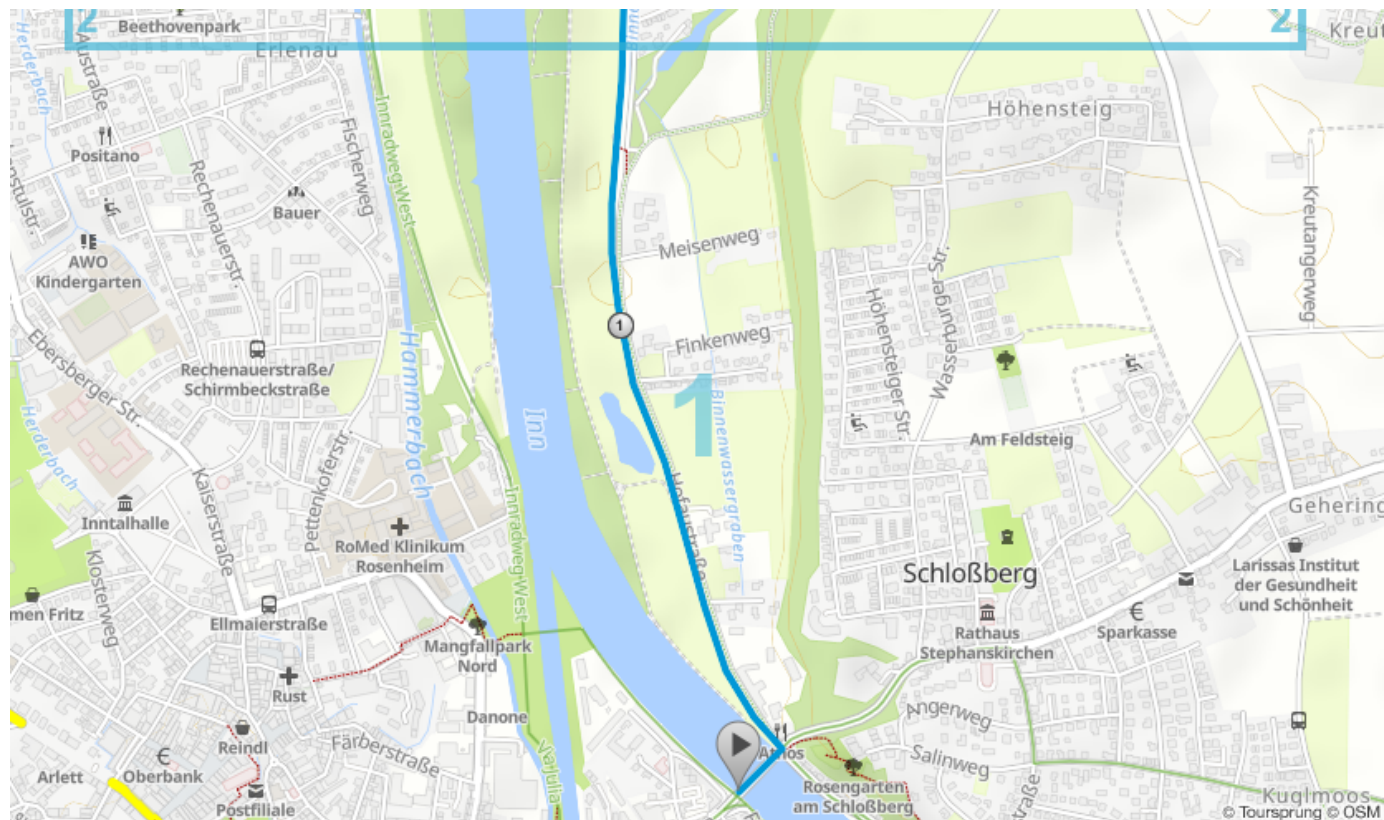

ItalyCyclingGuide

italy-cycling-guide.info

The Inn Valley: Part 5A

Rosenheim to Wasserburg

For the full guide please go to italy-cycling-guide.info.

Maps produced with

Overview map

Route Details

Map 4 / 16

Map 7 / 16

Map 13 / 16

Map 14/16

Map 15 / 16

Map 16 / 16