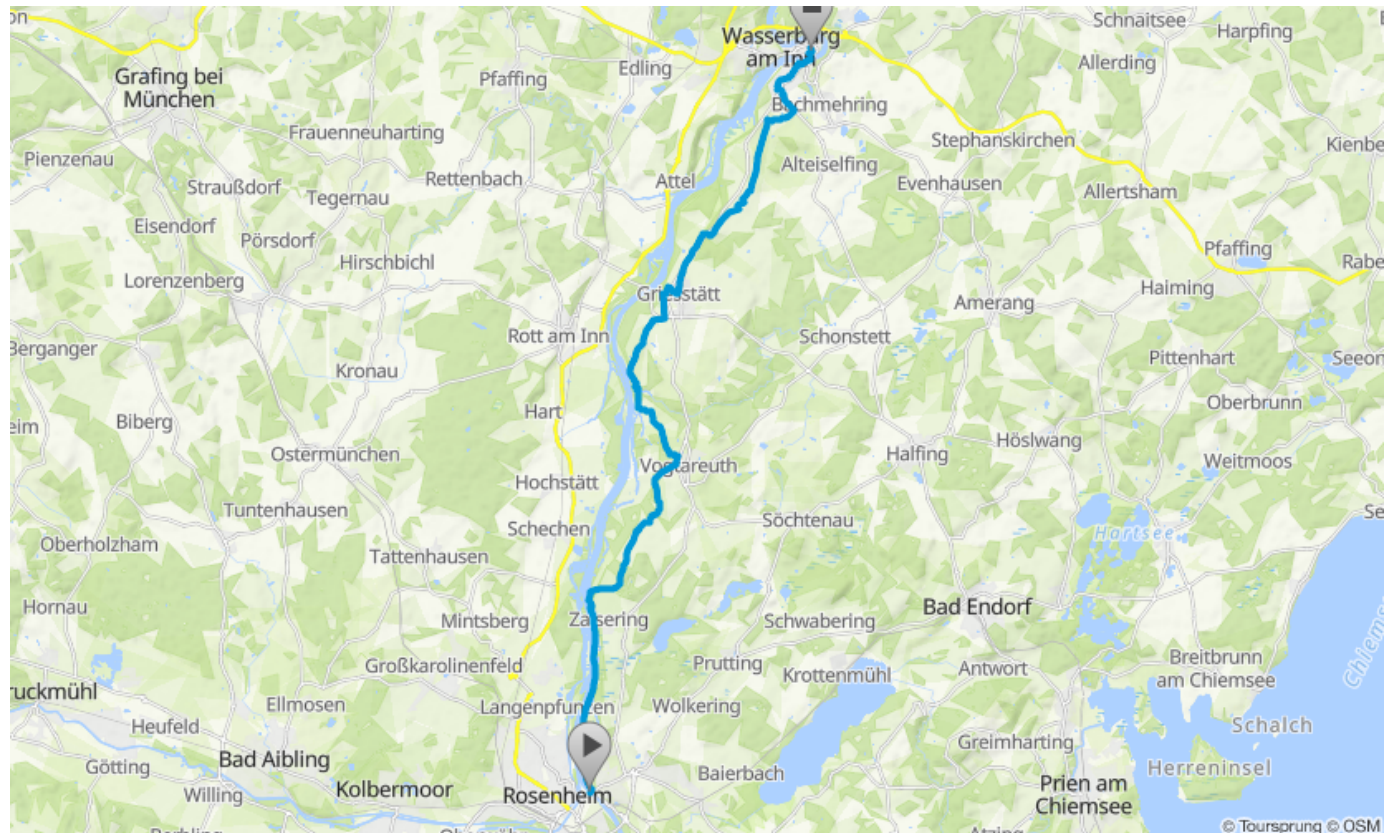

ItalyCyclingGuide

italy-cycling-guide.info

The Inn Valley: Part 5A

Rosenheim to Wasserburg

For the full guide please go to italy-cycling-guide.info.

Maps produced with

Overview map

Route Details

Map 4 / 16

Map 7 / 16

Map 13 / 16

Map 14/16

Map 15 / 16

Map 16 / 16