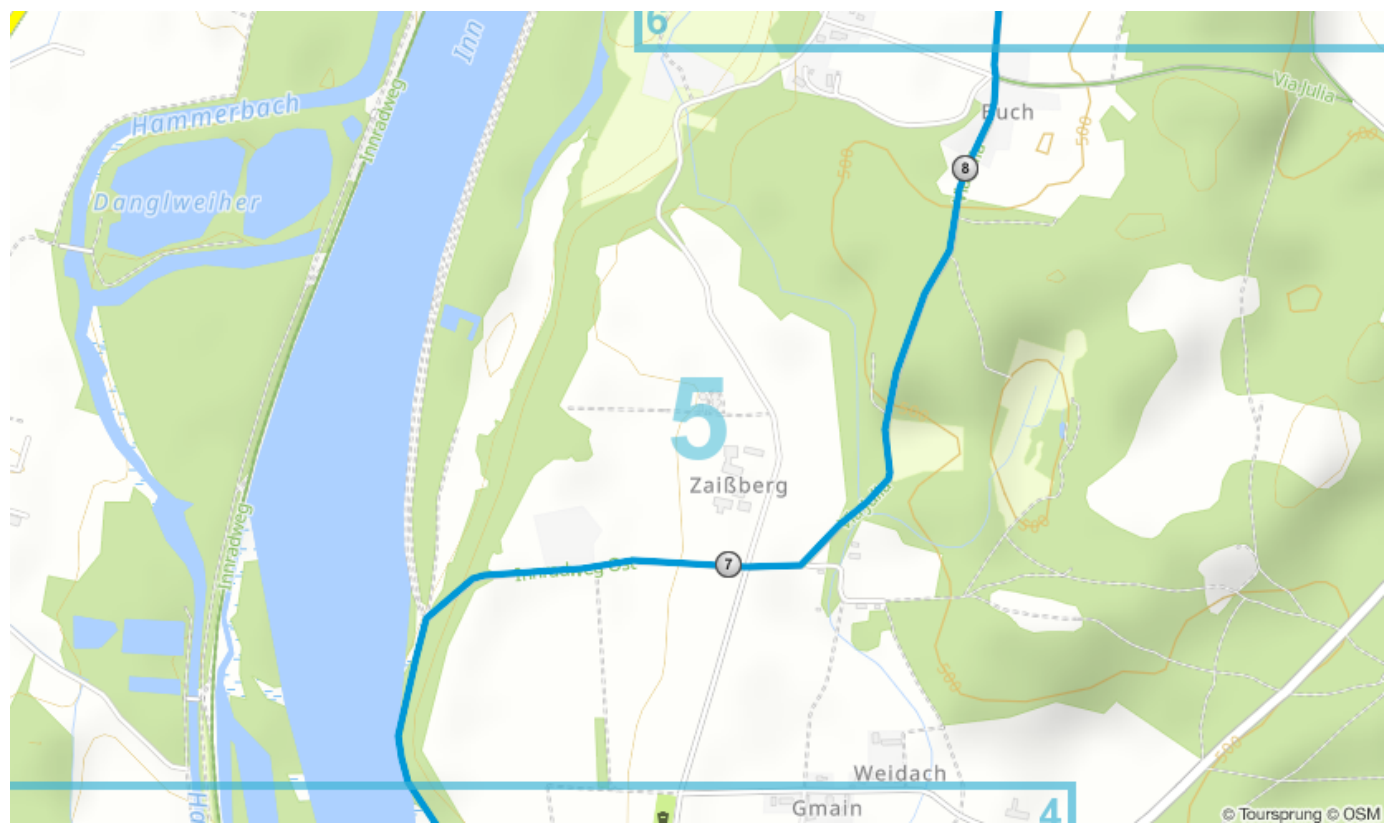

ItalyCyclingGuide

italy-cycling-guide.info

The Inn Valley: Part 5A

Rosenheim to Wasserburg

For the full guide please go to italy-cycling-guide.info.

Maps produced with

Overview map

Route Details

Map 4 / 16

Map 7 / 16

Map 13 / 16

Map 14/16

Map 15 / 16

Map 16 / 16