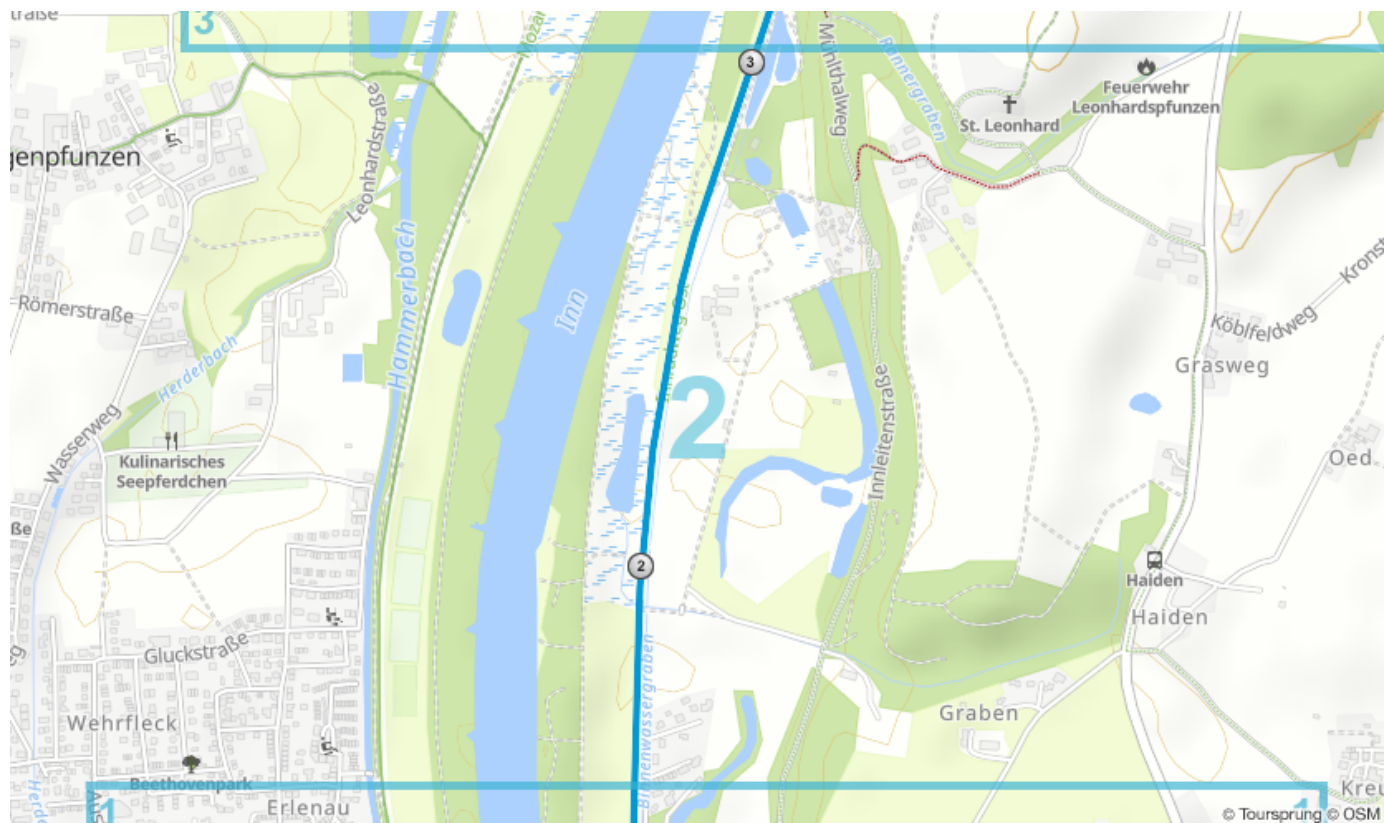

ItalyCyclingGuide

italy-cycling-guide.info

The Inn Valley: Part 5A

Rosenheim to Wasserburg

For the full guide please go to italy-cycling-guide.info.

Maps produced with

Overview map

Route Details

Map 4 / 16

Map 7 / 16

Map 13 / 16

Map 14/16

Map 15 / 16

Map 16 / 16