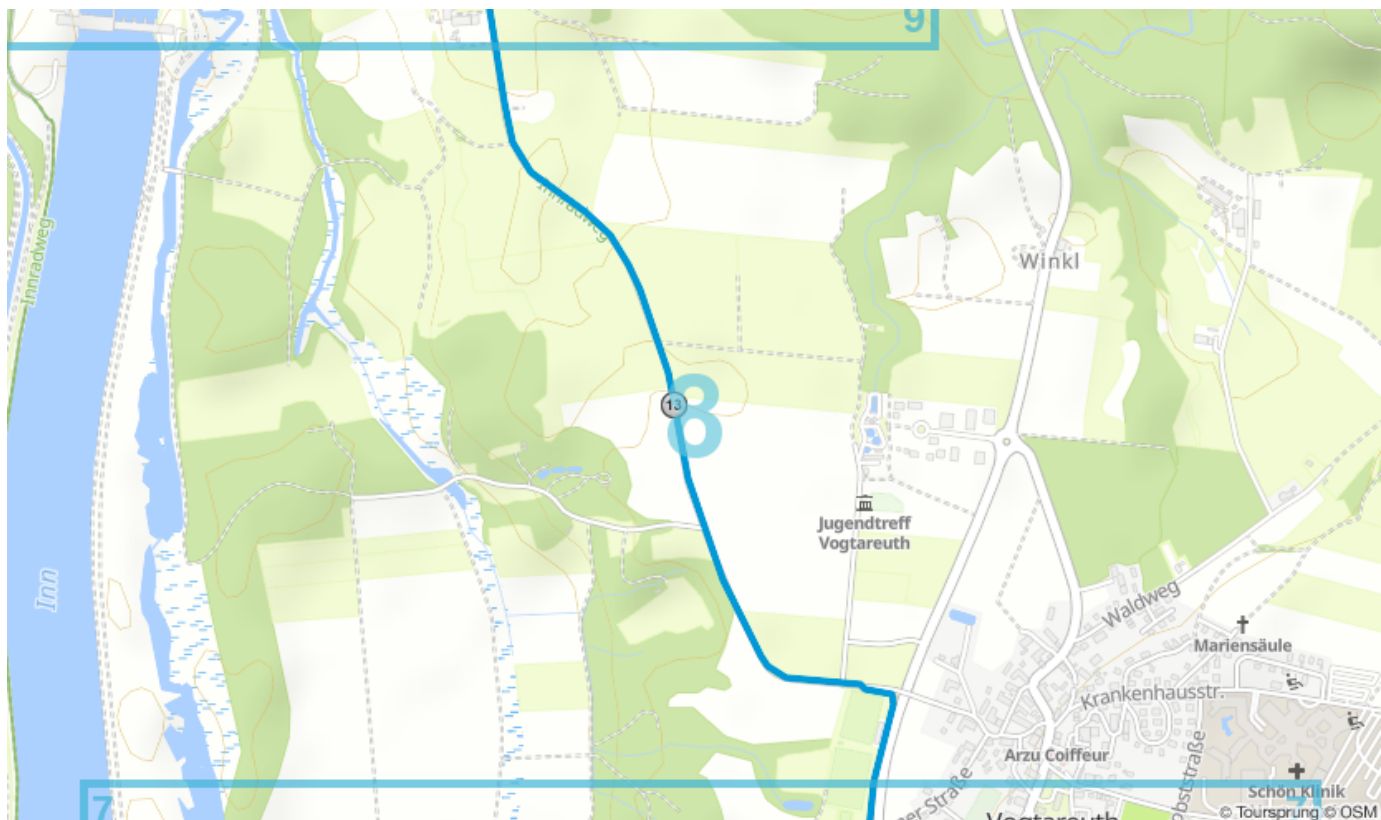

ItalyCyclingGuide

italy-cycling-guide.info

The Inn Valley: Part 5A

Rosenheim to Wasserburg

For the full guide please go to italy-cycling-guide.info.

Maps produced with

Overview map

Route Details

Map 4 / 16

Map 7 / 16

Map 13 / 16

Map 14/16

Map 15 / 16

Map 16 / 16