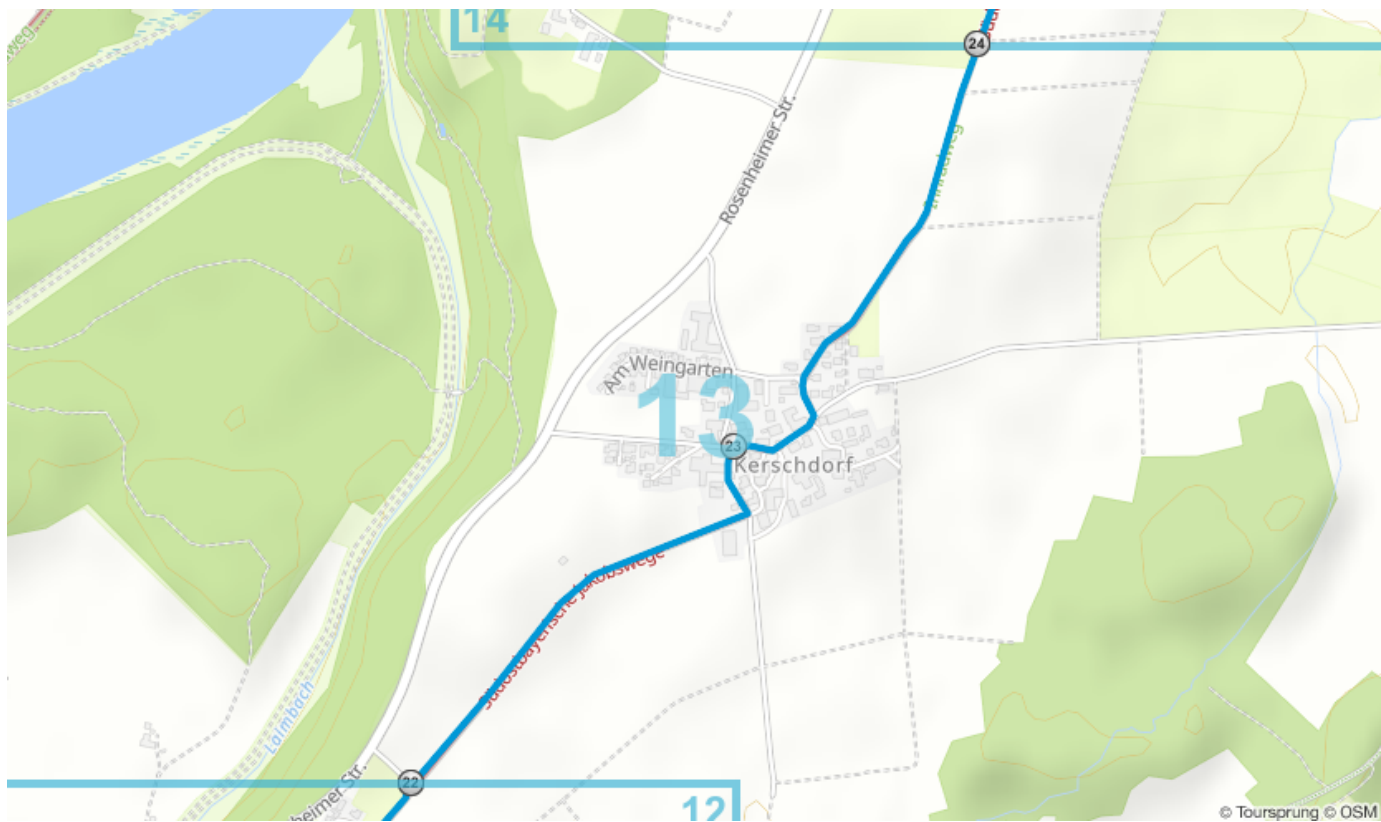

ItalyCyclingGuide

italy-cycling-guide.info

The Inn Valley: Part 5A

Rosenheim to Wasserburg

For the full guide please go to italy-cycling-guide.info.

Maps produced with

Overview map

Route Details

Map 4 / 16

Map 7 / 16

Map 13 / 16

Map 14/16

Map 15 / 16

Map 16 / 16