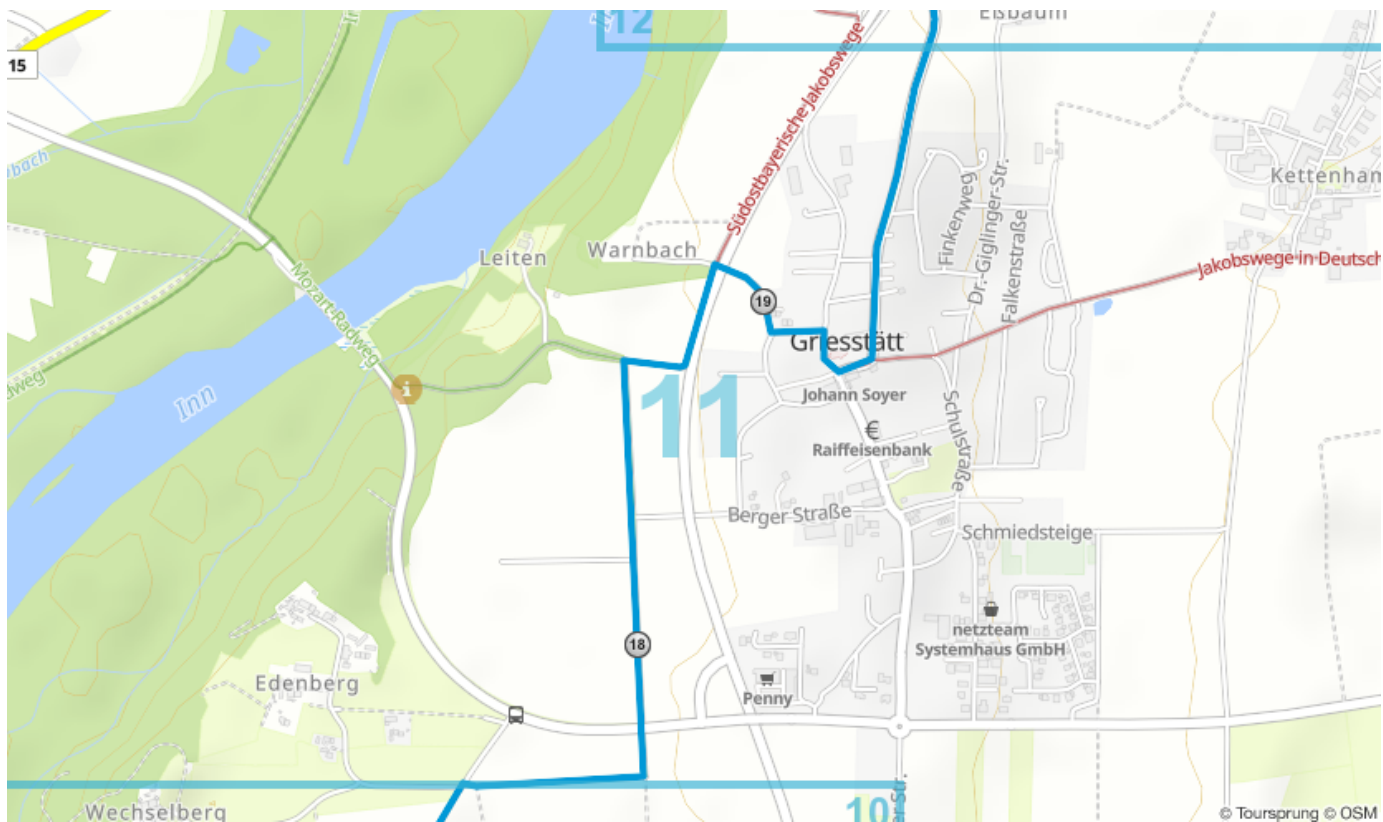

ItalyCyclingGuide

italy-cycling-guide.info

The Inn Valley: Part 5A

Rosenheim to Wasserburg

For the full guide please go to italy-cycling-guide.info.

Maps produced with

Overview map

Route Details

Map 4 / 16

Map 7 / 16

Map 13 / 16

Map 14/16

Map 15 / 16

Map 16 / 16