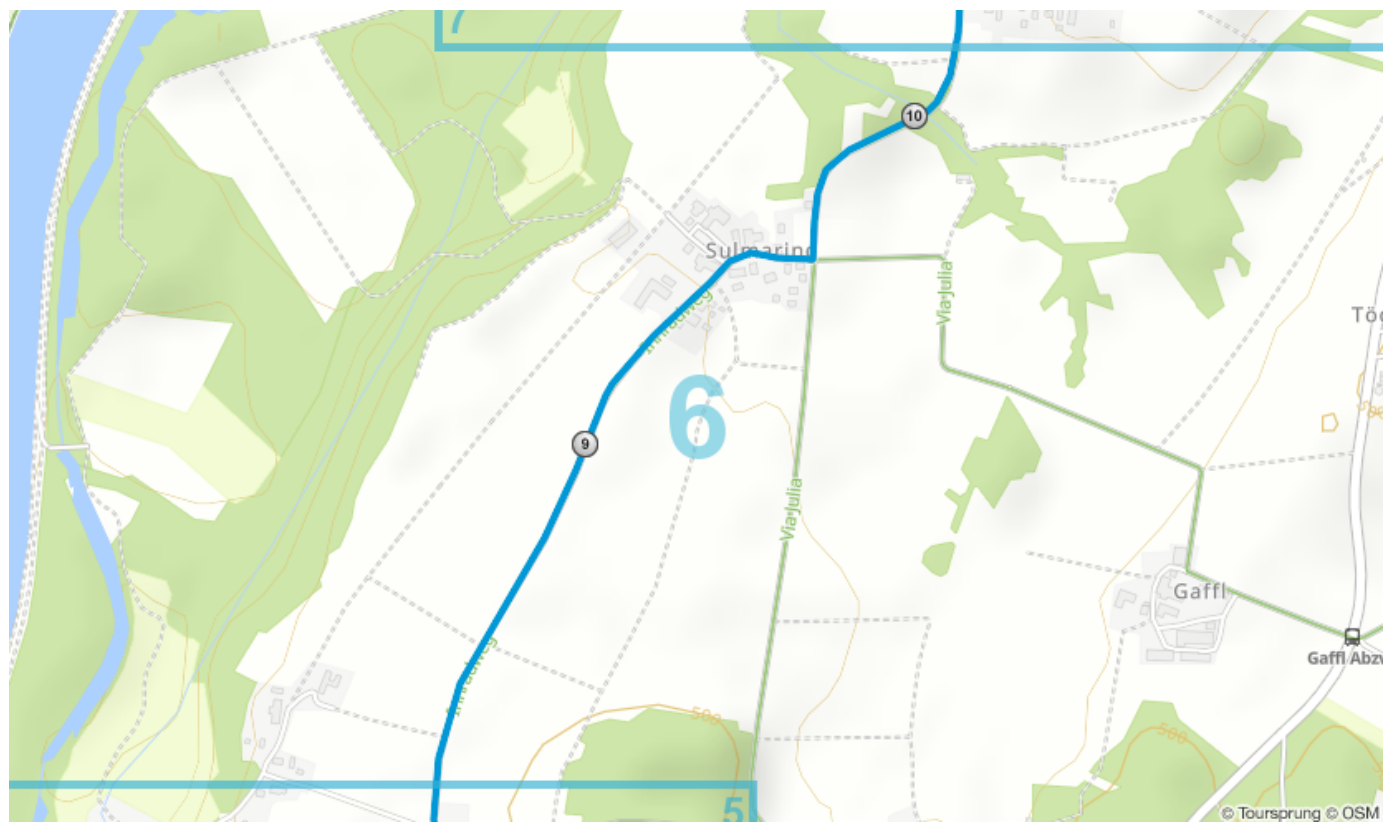

ItalyCyclingGuide

italy-cycling-guide.info

The Inn Valley: Part 5A

Rosenheim to Wasserburg

For the full guide please go to italy-cycling-guide.info.

Maps produced with

Overview map

Route Details

Map 4 / 16

Map 7 / 16

Map 13 / 16

Map 14/16

Map 15 / 16

Map 16 / 16