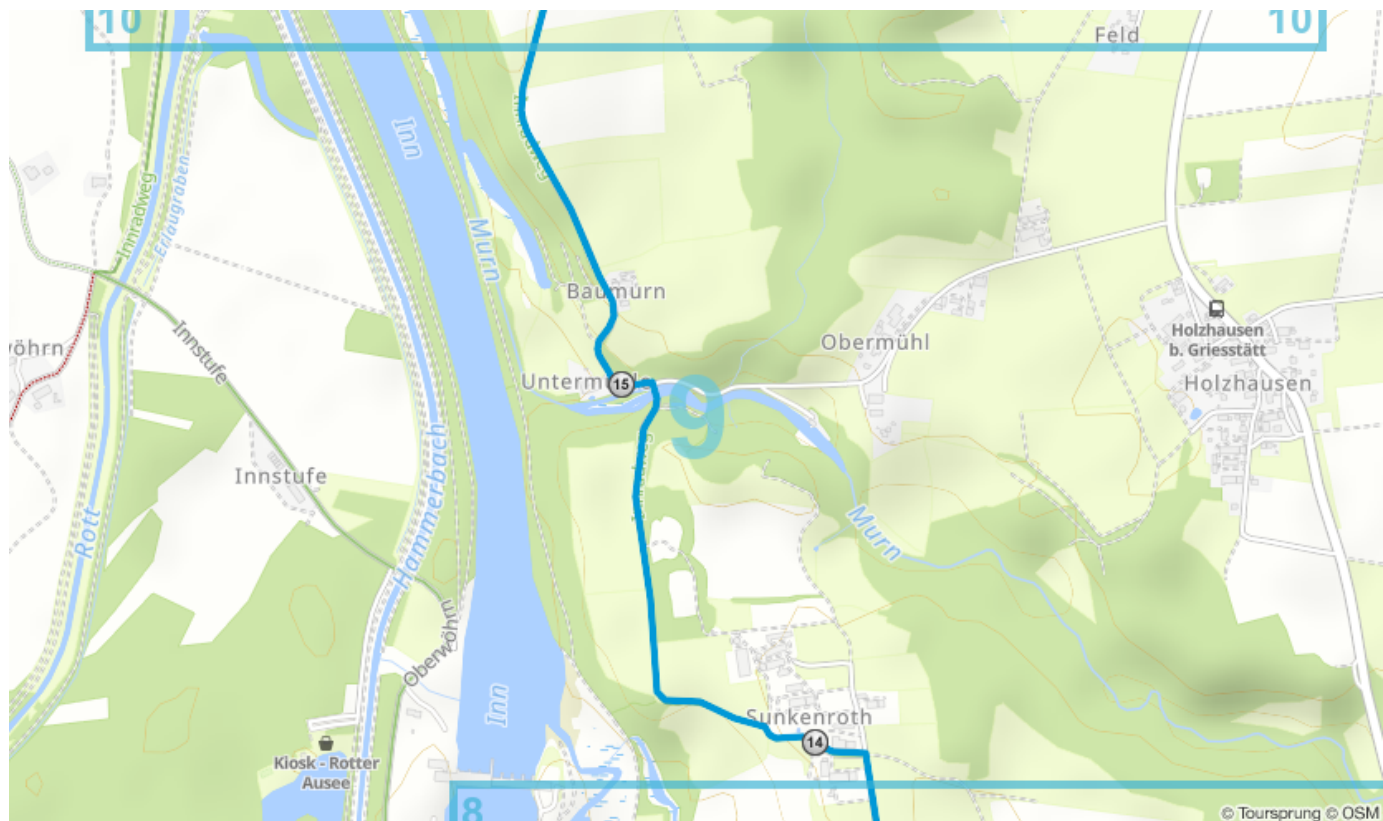

ItalyCyclingGuide

italy-cycling-guide.info

The Inn Valley: Part 5A

Rosenheim to Wasserburg

For the full guide please go to italy-cycling-guide.info.

Maps produced with

Overview map

Route Details

Map 4 / 16

Map 7 / 16

Map 13 / 16

Map 14/16

Map 15 / 16

Map 16 / 16