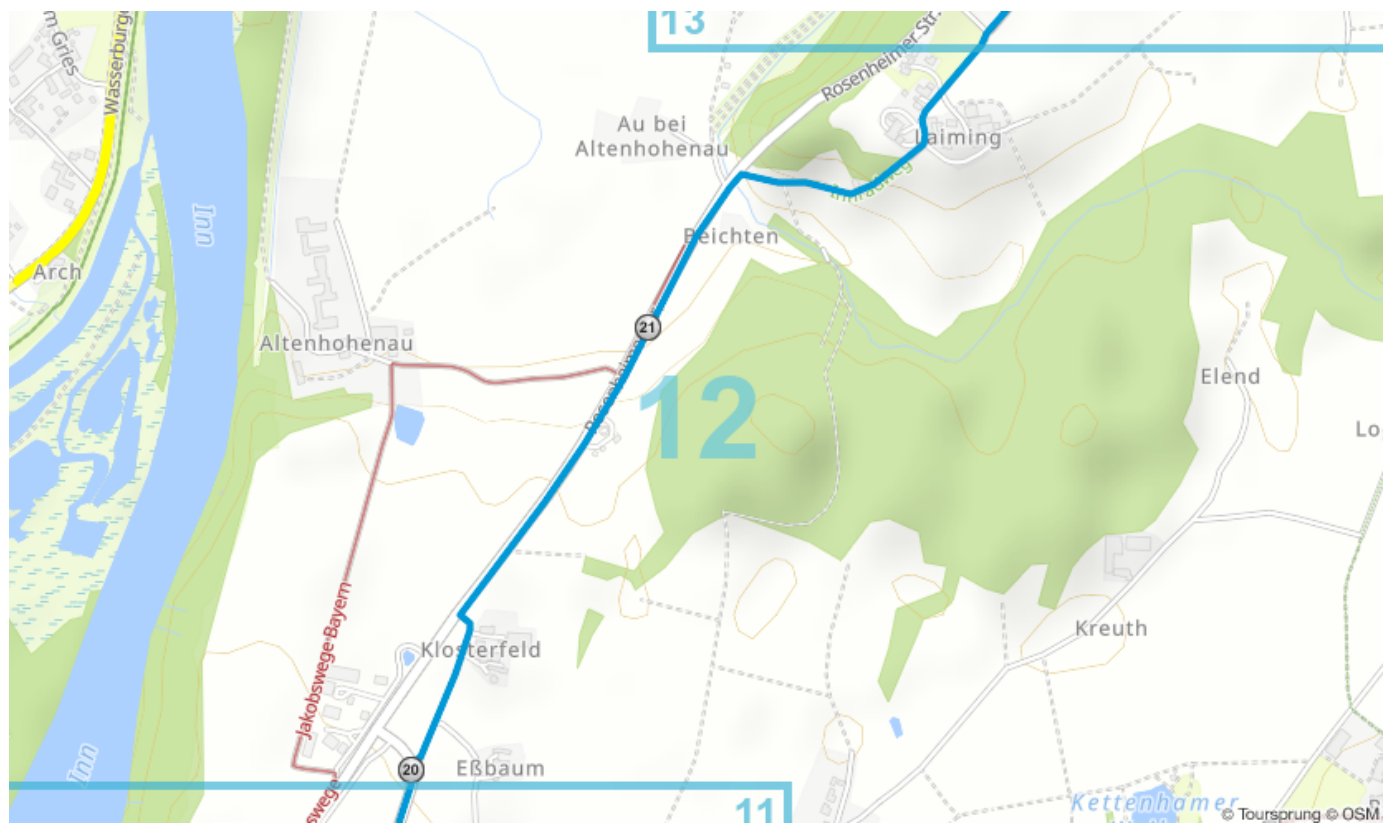

ItalyCyclingGuide

italy-cycling-guide.info

The Inn Valley: Part 5A

Rosenheim to Wasserburg

For the full guide please go to italy-cycling-guide.info.

Maps produced with

Overview map

Route Details

Map 4 / 16

Map 7 / 16

Map 13 / 16

Map 14/16

Map 15 / 16

Map 16 / 16