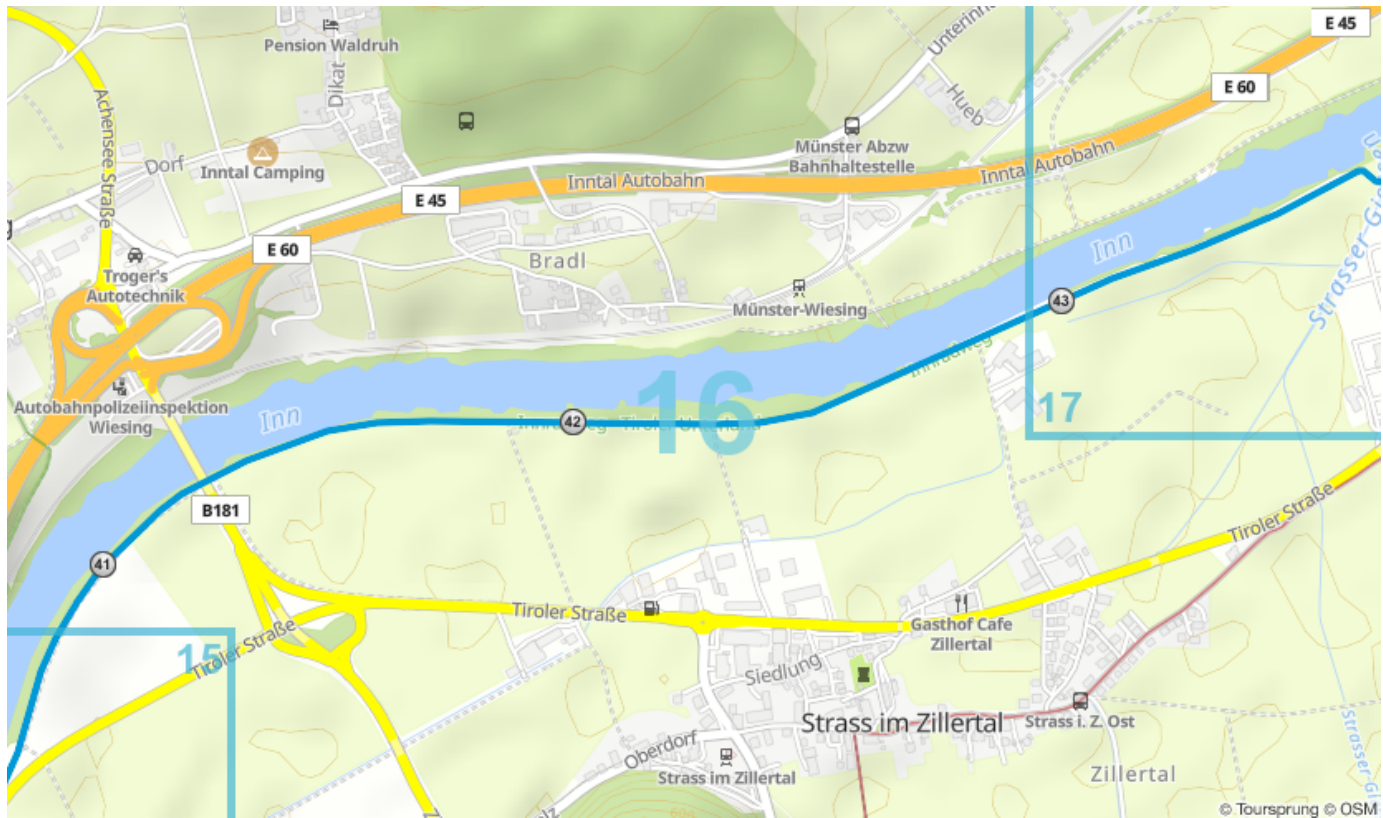

ItalyCyclingGuide

italy-cycling-guide.info

The Inn Valley: Part Three

Innsbruck to Kufstein

For the full guide please go to italy-cycling-guide.info.

Maps produced with

Route Overview

Route Details

Map 3 / 32

Map 4 / 32

Map 13/32

Map 14 / 32

Map 18 / 32

Map 19/32

Map 20 / 32

Map 22 / 32

Map 27 / 32

Map 28 / 32