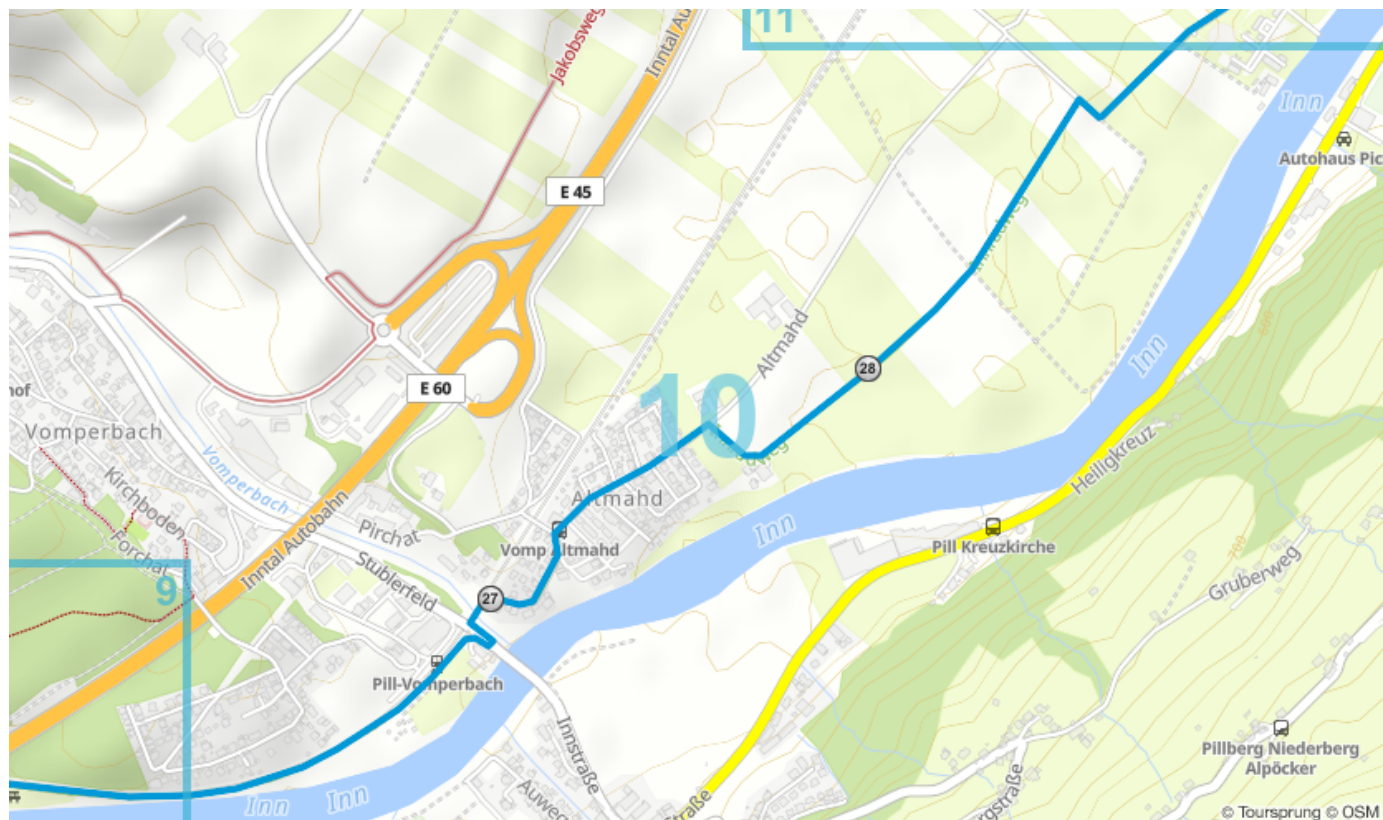

ItalyCyclingGuide

italy-cycling-guide.info

The Inn Valley: Part Three

Innsbruck to Kufstein

For the full guide please go to italy-cycling-guide.info.

Maps produced with

Route Overview

Route Details

Map 3 / 32

Map 4 / 32

Map 13/32

Map 14 / 32

Map 18 / 32

Map 19/32

Map 20 / 32

Map 22 / 32

Map 27 / 32

Map 28 / 32