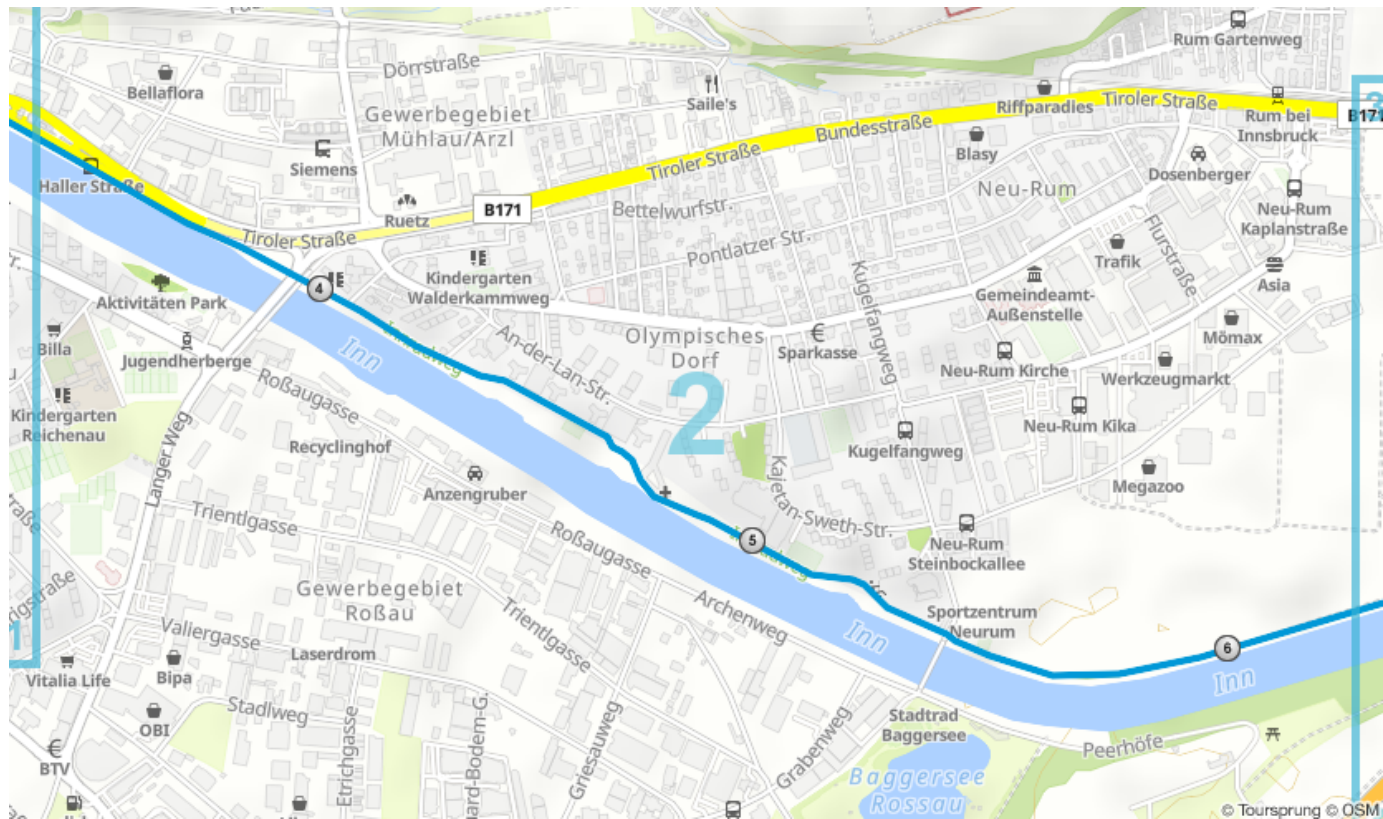

ItalyCyclingGuide

italy-cycling-guide.info

The Inn Valley: Part Three

Innsbruck to Kufstein

For the full guide please go to italy-cycling-guide.info.

Maps produced with

Route Overview

Route Details

Map 3 / 32

Map 4 / 32

Map 13/32

Map 14 / 32

Map 18 / 32

Map 19/32

Map 20 / 32

Map 22 / 32

Map 27 / 32

Map 28 / 32