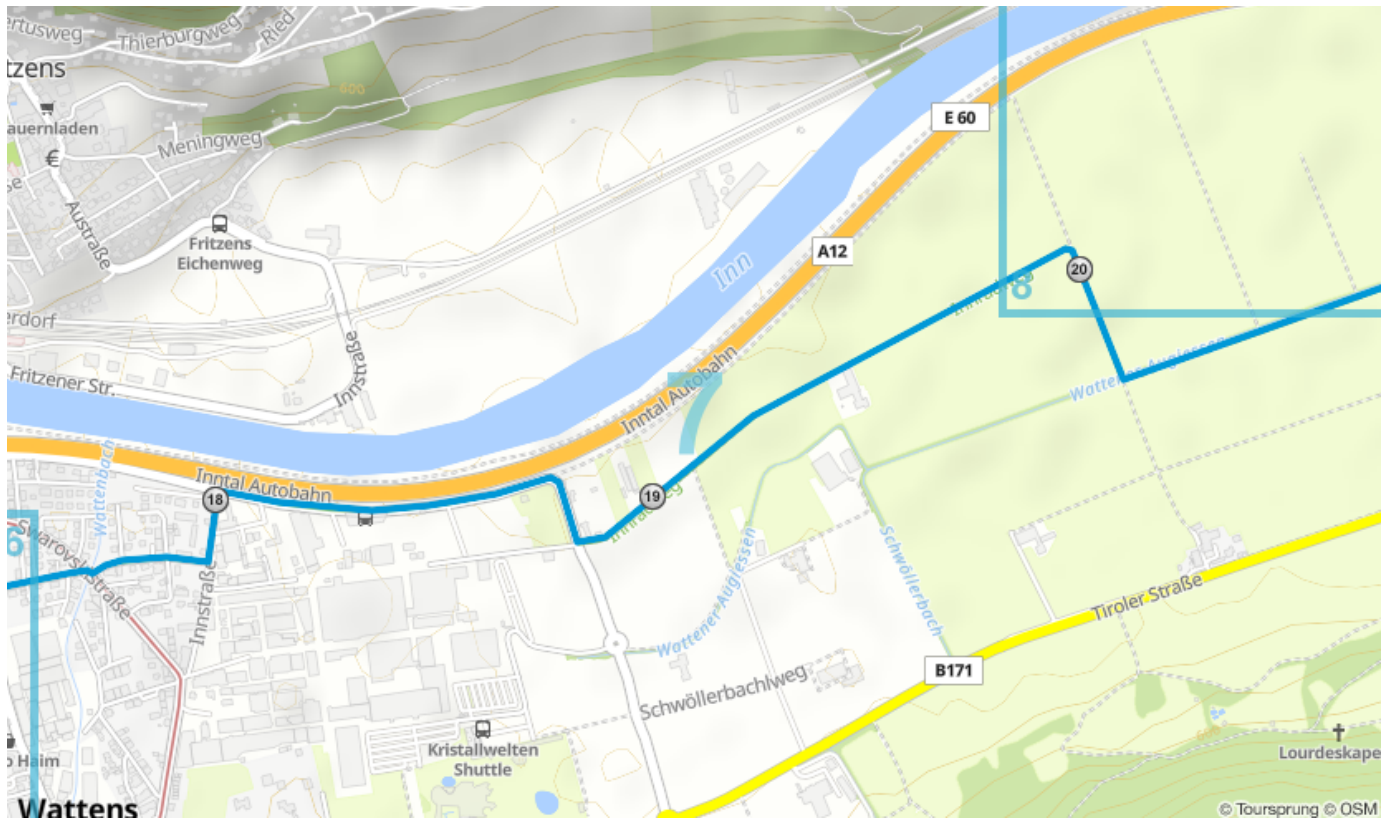

ItalyCyclingGuide

italy-cycling-guide.info

The Inn Valley: Part Three

Innsbruck to Kufstein

For the full guide please go to italy-cycling-guide.info.

Maps produced with

Route Overview

Route Details

Map 3 / 32

Map 4 / 32

Map 13/32

Map 14 / 32

Map 18 / 32

Map 19/32

Map 20 / 32

Map 22 / 32

Map 27 / 32

Map 28 / 32