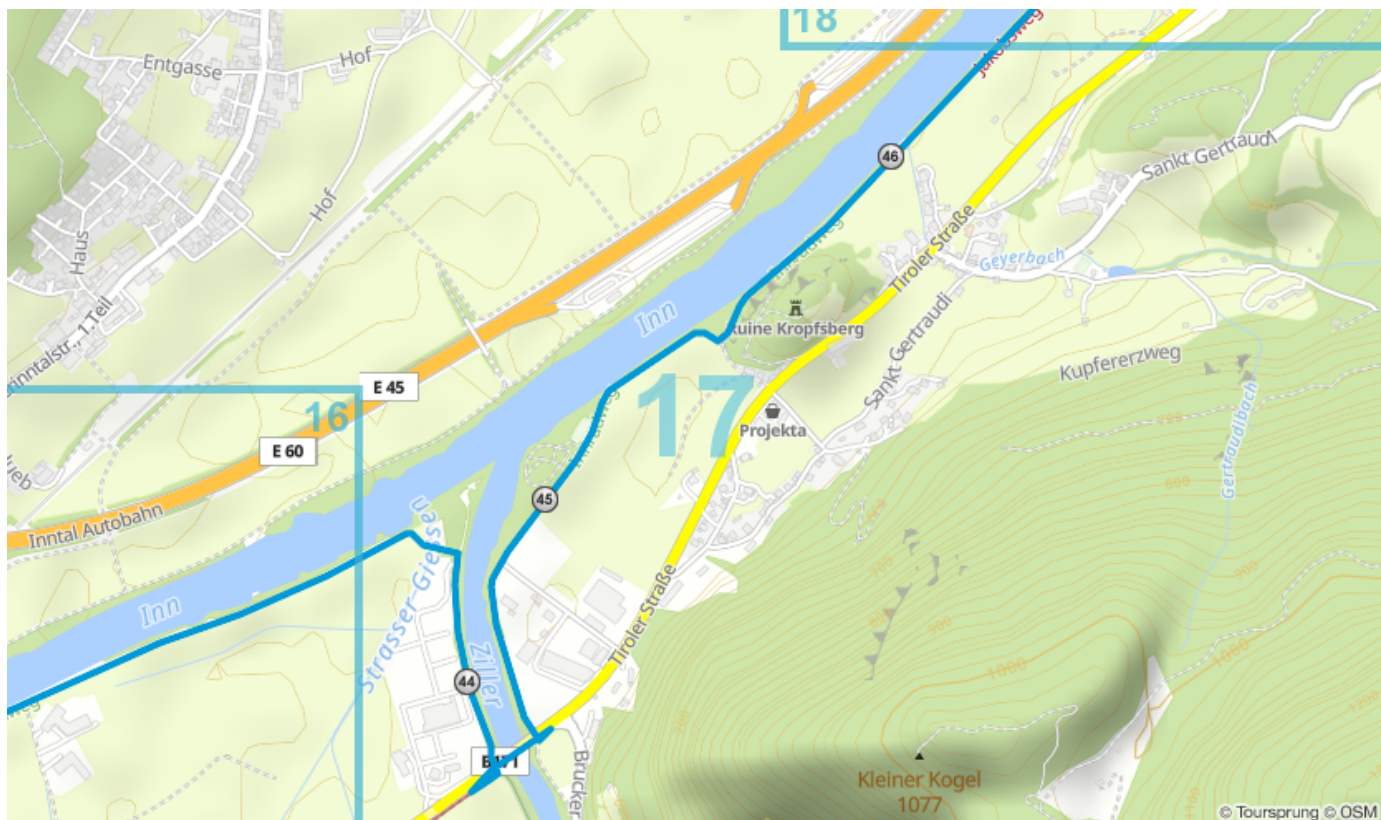

ItalyCyclingGuide

italy-cycling-guide.info

The Inn Valley: Part Three

Innsbruck to Kufstein

For the full guide please go to italy-cycling-guide.info.

Maps produced with

Route Overview

Route Details

Map 3 / 32

Map 4 / 32

Map 13/32

Map 14 / 32

Map 18 / 32

Map 19/32

Map 20 / 32

Map 22 / 32

Map 27 / 32

Map 28 / 32