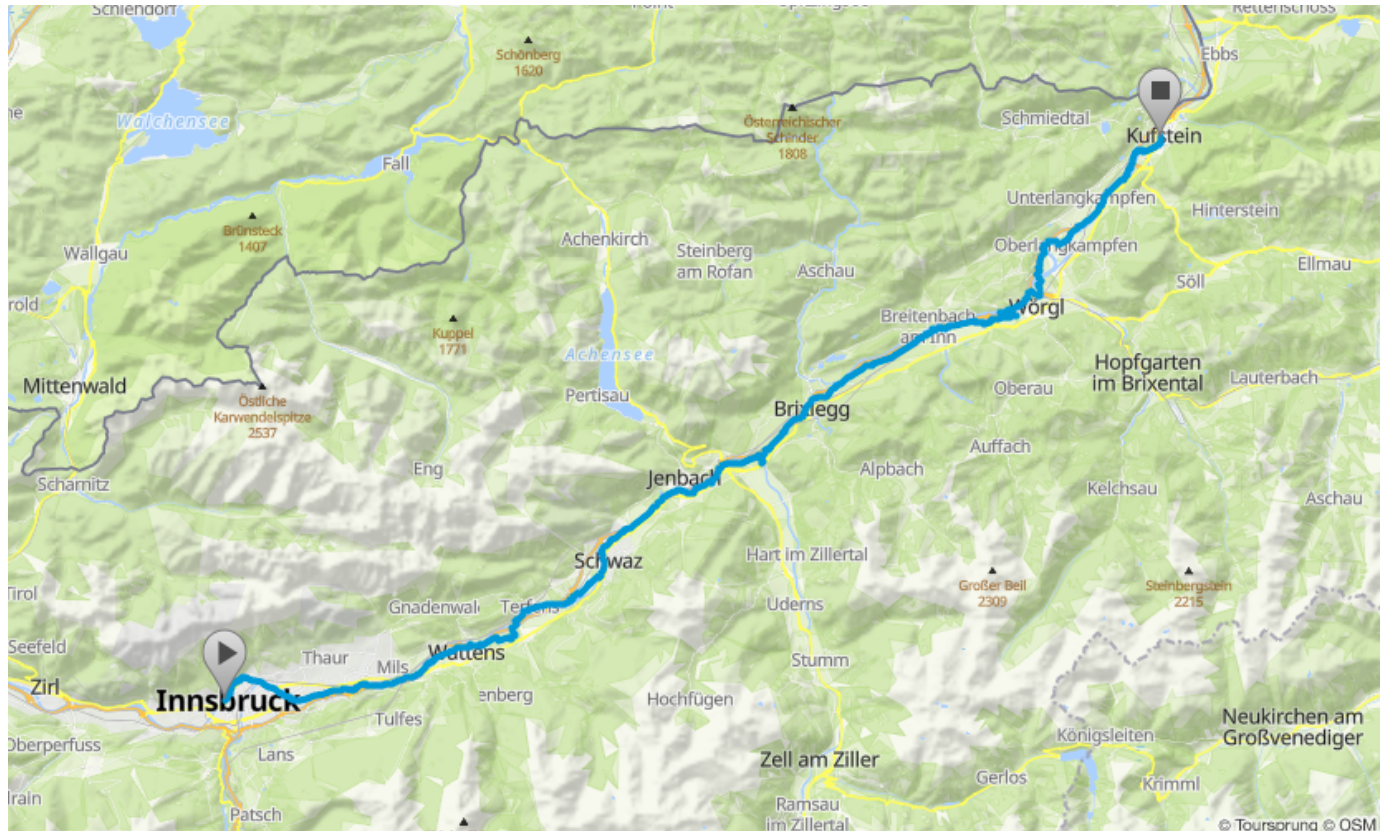

ItalyCyclingGuide

italy-cycling-guide.info

The Inn Valley: Part Three

Innsbruck to Kufstein

For the full guide please go to italy-cycling-guide.info.

Maps produced with

Route Overview

Route Details

Map 3 / 32

Map 4 / 32

Map 13/32

Map 14 / 32

Map 18 / 32

Map 19/32

Map 20 / 32

Map 22 / 32

Map 27 / 32

Map 28 / 32