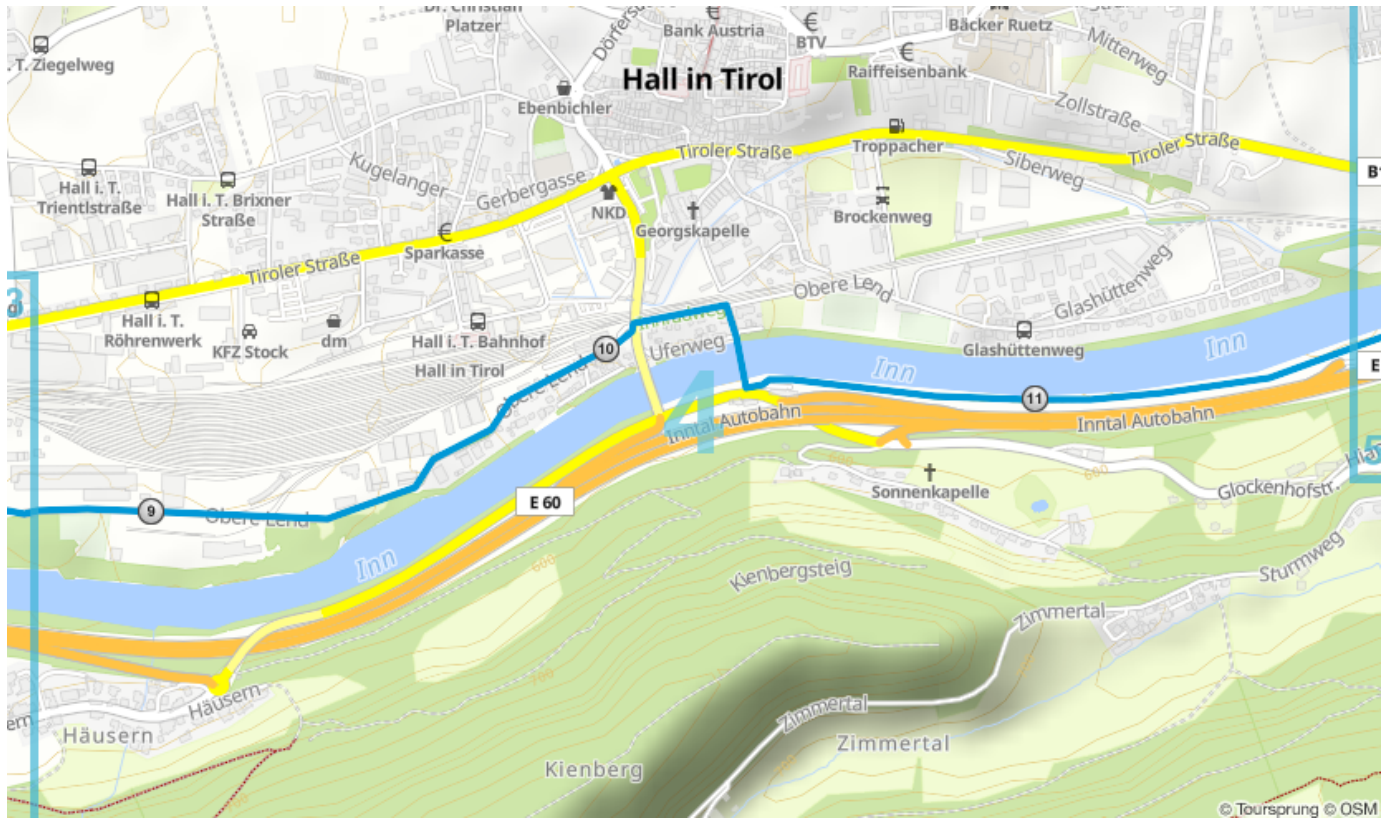

ItalyCyclingGuide

italy-cycling-guide.info

The Inn Valley: Part Three

Innsbruck to Kufstein

For the full guide please go to italy-cycling-guide.info.

Maps produced with

Route Overview

Route Details

Map 3 / 32

Map 4 / 32

Map 13/32

Map 14 / 32

Map 18 / 32

Map 19/32

Map 20 / 32

Map 22 / 32

Map 27 / 32

Map 28 / 32