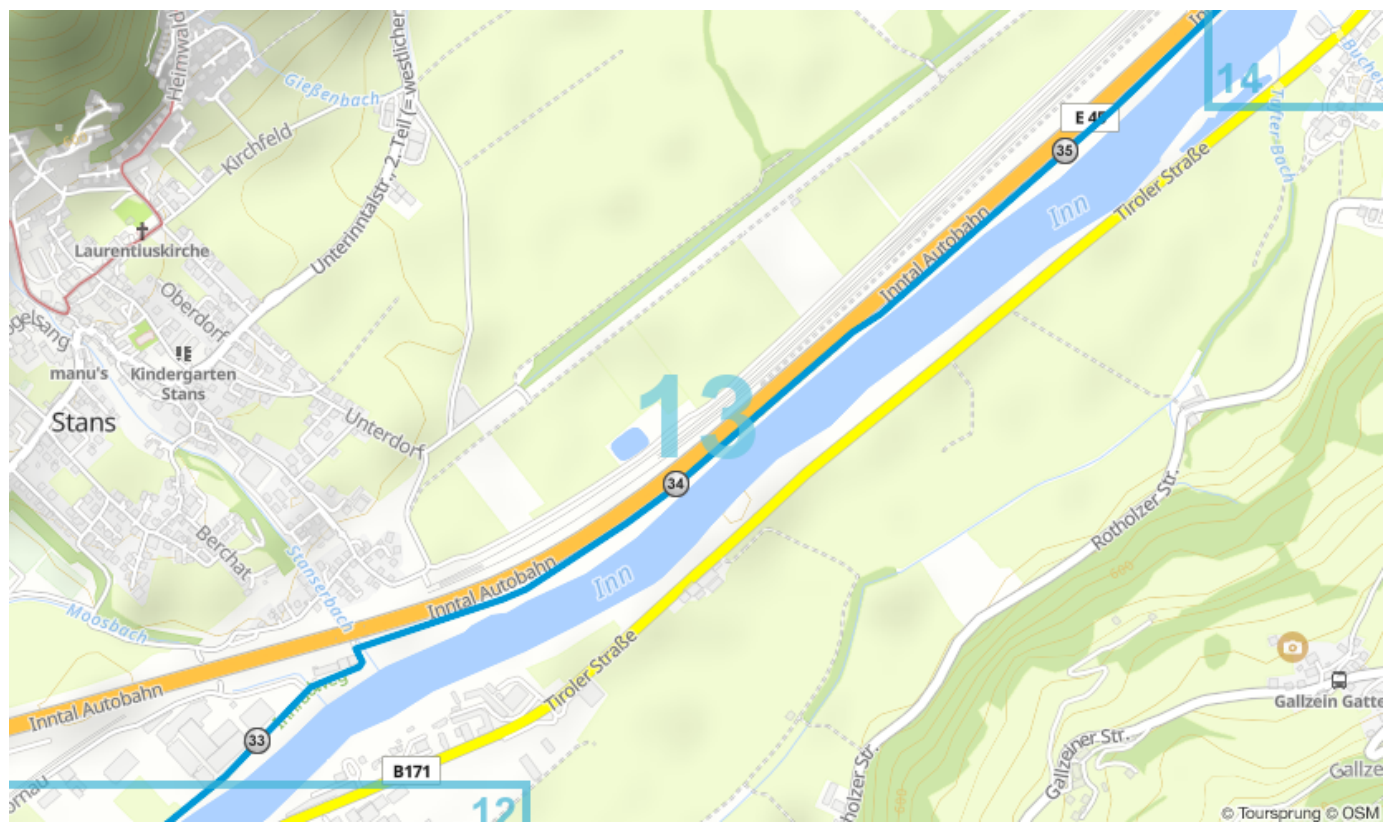

ItalyCyclingGuide

italy-cycling-guide.info

The Inn Valley: Part Three

Innsbruck to Kufstein

For the full guide please go to italy-cycling-guide.info.

Maps produced with

Route Overview

Route Details

Map 3 / 32

Map 4 / 32

Map 13/32

Map 14 / 32

Map 18 / 32

Map 19/32

Map 20 / 32

Map 22 / 32

Map 27 / 32

Map 28 / 32