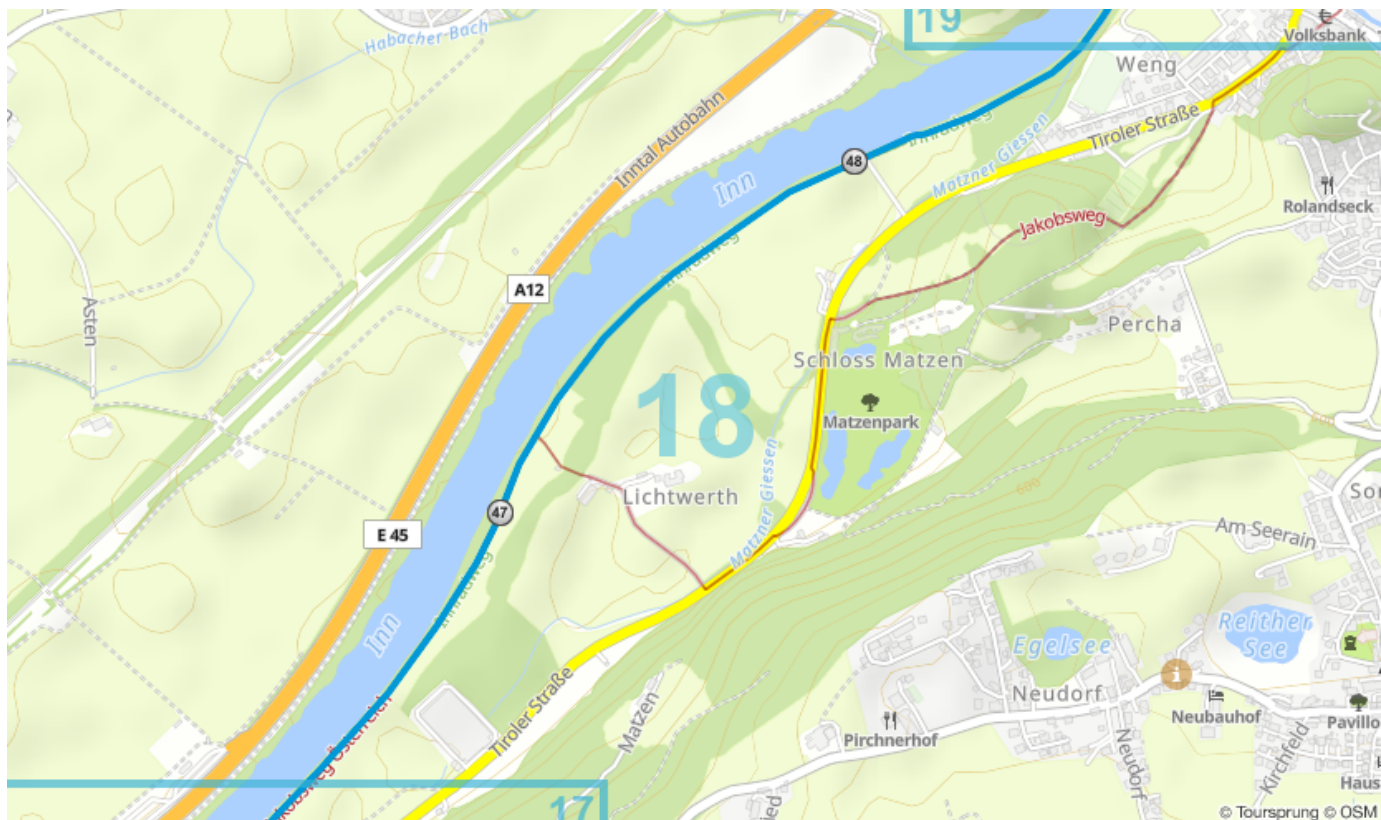

ItalyCyclingGuide

italy-cycling-guide.info

The Inn Valley: Part Three

Innsbruck to Kufstein

For the full guide please go to italy-cycling-guide.info.

Maps produced with

Route Overview

Route Details

Map 3 / 32

Map 4 / 32

Map 13/32

Map 14 / 32

Map 18 / 32

Map 19/32

Map 20 / 32

Map 22 / 32

Map 27 / 32

Map 28 / 32