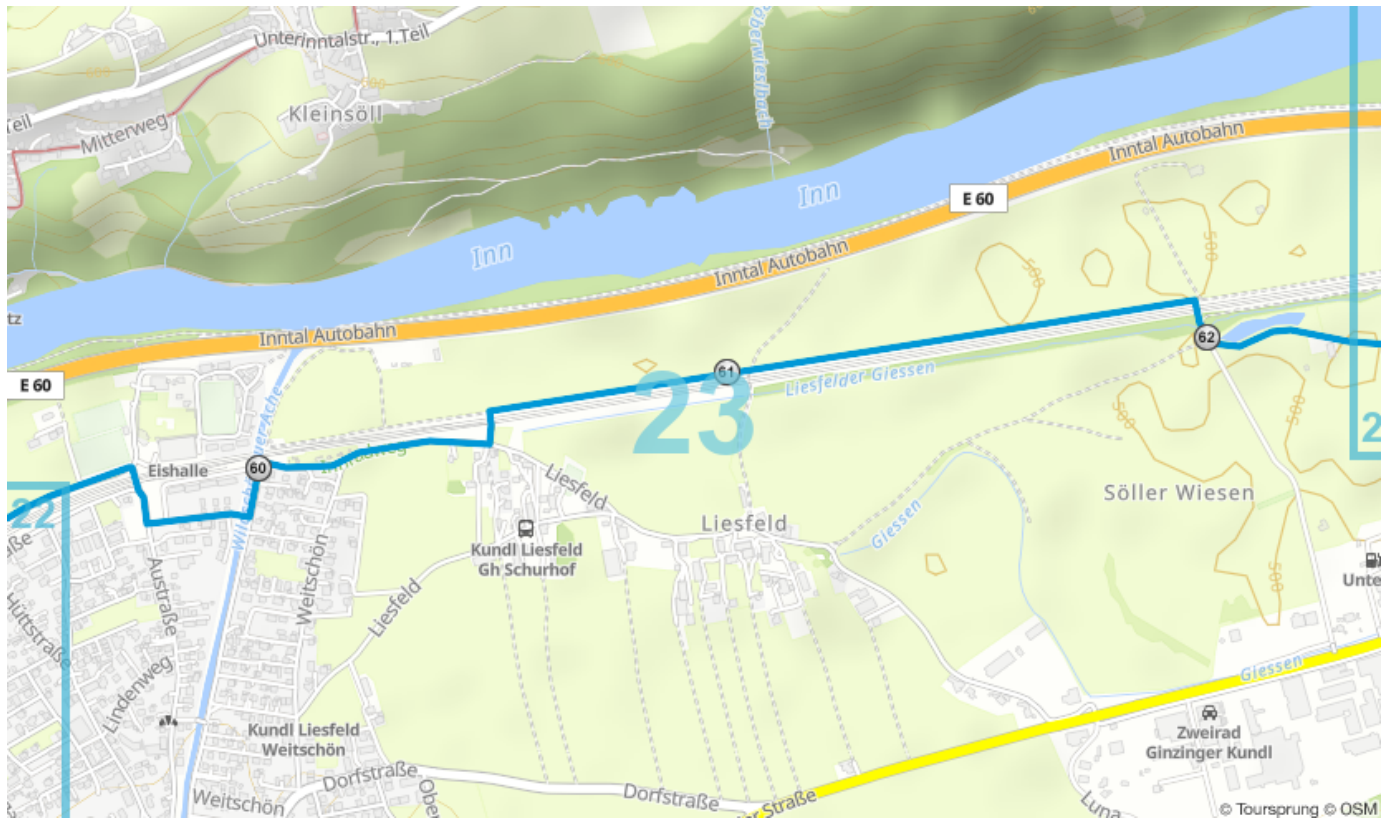

ItalyCyclingGuide

italy-cycling-guide.info

The Inn Valley: Part Three

Innsbruck to Kufstein

For the full guide please go to italy-cycling-guide.info.

Maps produced with

Route Overview

Route Details

Map 3 / 32

Map 4 / 32

Map 13/32

Map 14 / 32

Map 18 / 32

Map 19/32

Map 20 / 32

Map 22 / 32

Map 27 / 32

Map 28 / 32