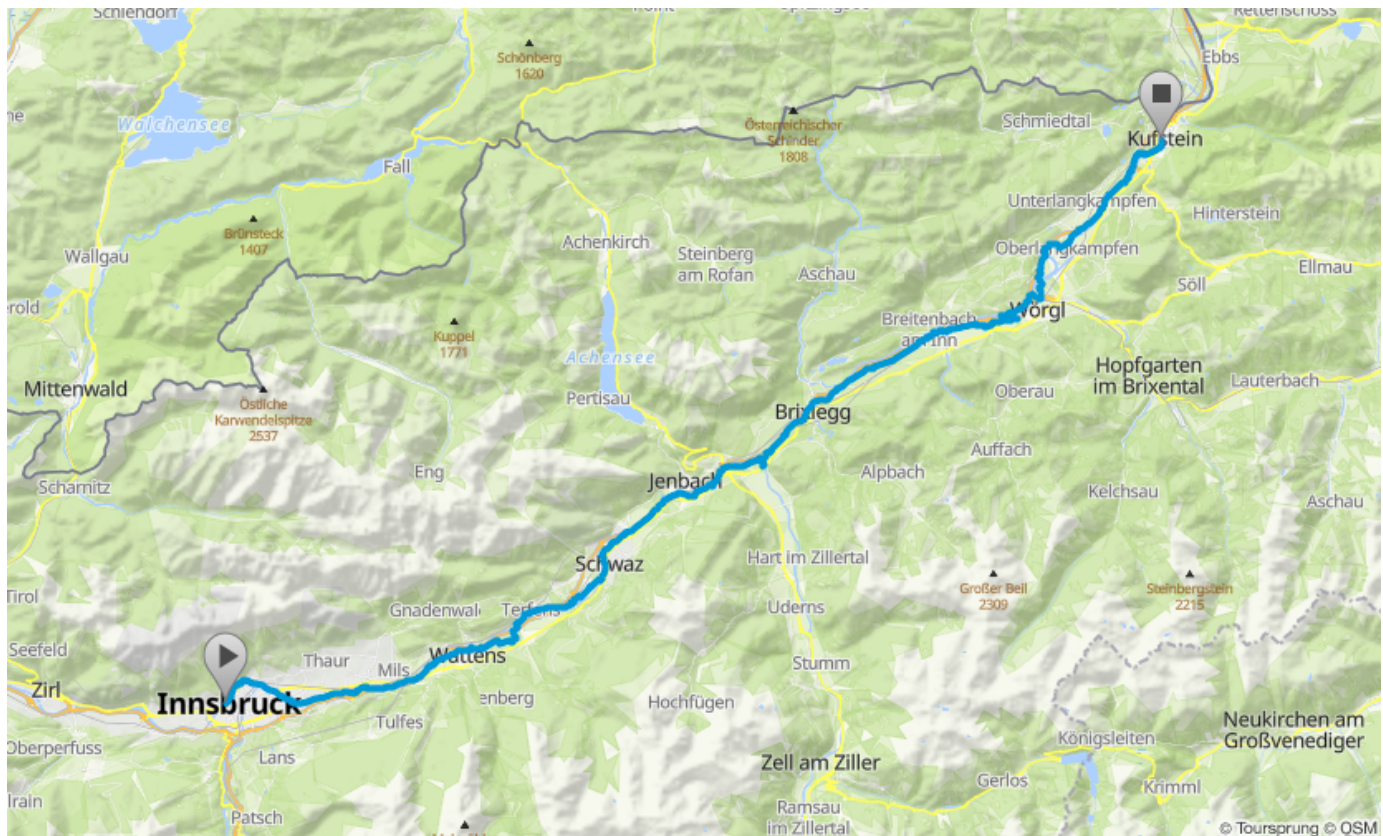

ItalyCyclingGuide

italy-cycling-guide.info

The Inn Valley: Part Three

Innsbruck to Kufstein

For the full guide please go to italy-cycling-guide.info.

Maps produced with

Route Overview

Route Details

Map 3 / 32

Map 4 / 32

Map 13/32

Map 14 / 32

Map 18 / 32

Map 19/32

Map 20 / 32

Map 22 / 32

Map 27 / 32

Map 28 / 32