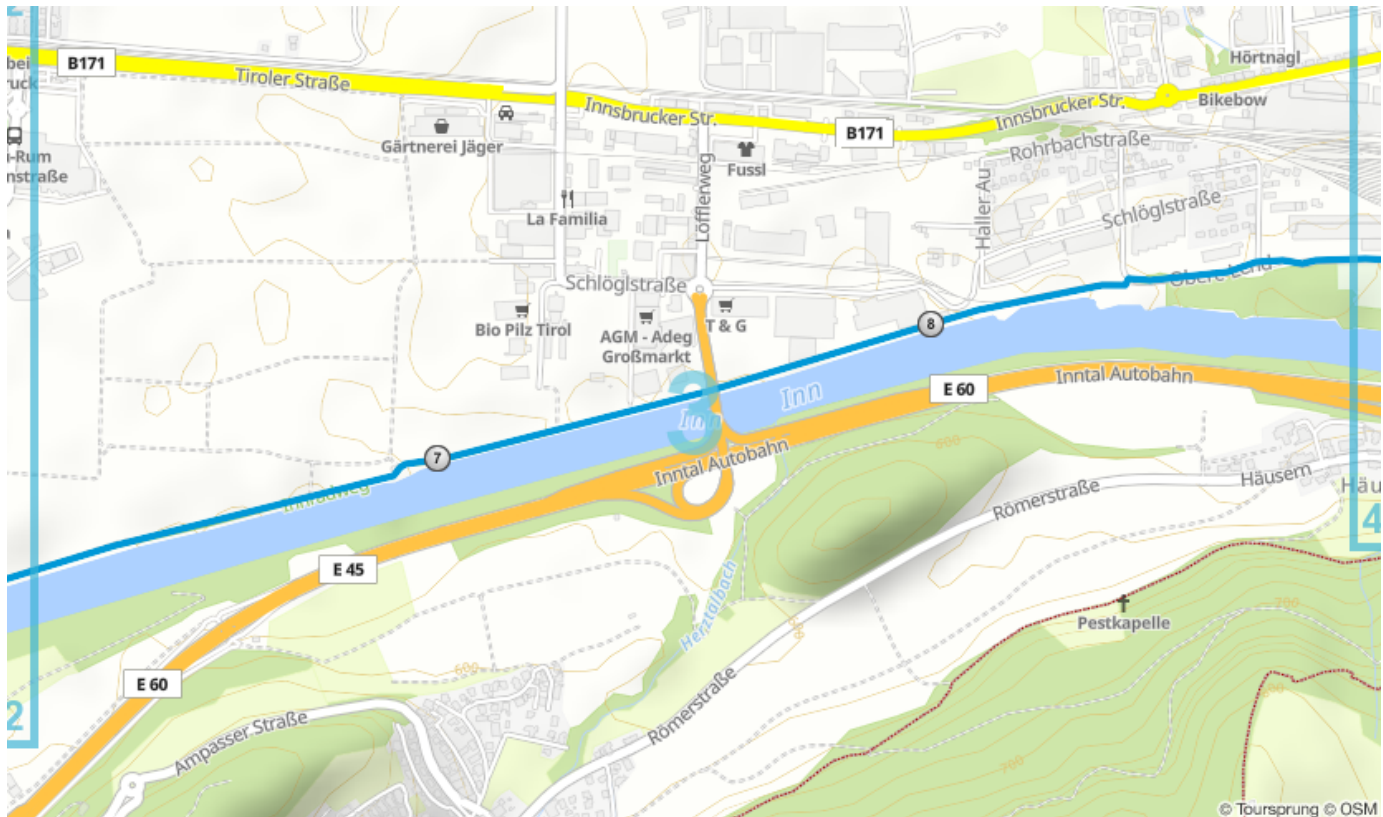

ItalyCyclingGuide

italy-cycling-guide.info

The Inn Valley: Part Three

Innsbruck to Kufstein

For the full guide please go to italy-cycling-guide.info.

Maps produced with

Route Overview

Route Details

Map 3 / 32

Map 4 / 32

Map 13/32

Map 14 / 32

Map 18 / 32

Map 19/32

Map 20 / 32

Map 22 / 32

Map 27 / 32

Map 28 / 32