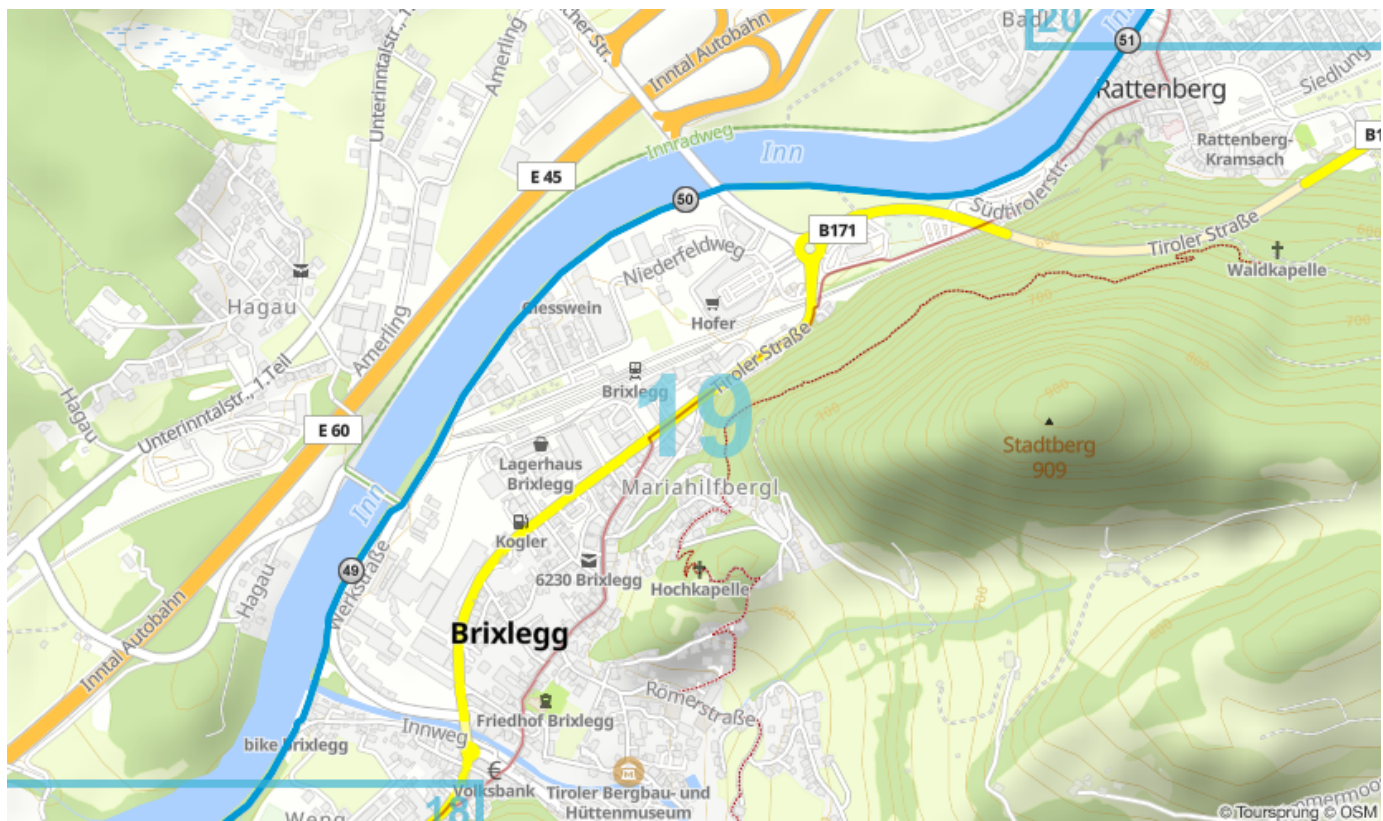

ItalyCyclingGuide

italy-cycling-guide.info

The Inn Valley: Part Three

Innsbruck to Kufstein

For the full guide please go to italy-cycling-guide.info.

Maps produced with

Route Overview

Route Details

Map 3 / 32

Map 4 / 32

Map 13/32

Map 14 / 32

Map 18 / 32

Map 19/32

Map 20 / 32

Map 22 / 32

Map 27 / 32

Map 28 / 32