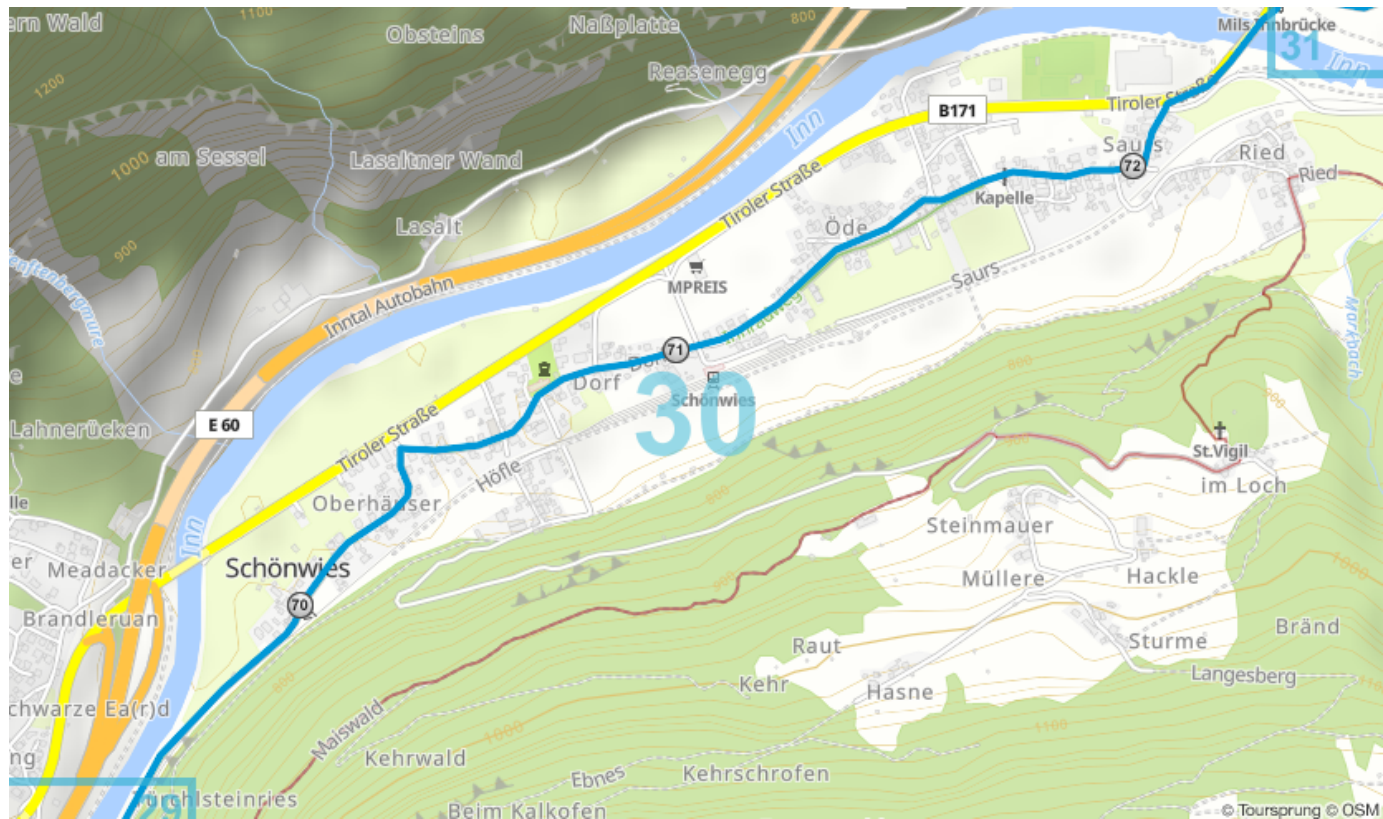

ItalyCyclingGuide

italy-cycling-guide.info

The Inn Valley: Part One

The Reschensee to Imst

For the full guide please go to italy-cycling-guide.info.

Maps produced with

Route Overview

Route Details

Map 4 / 33

Map 5 / 33

Map 15 / 33

Map 16 / 33

Map 17/33

Map 22 / 33

Map 27 / 33

Map 29 / 33

Map 31 / 33

Map 32 / 33

Detour to Imst centre