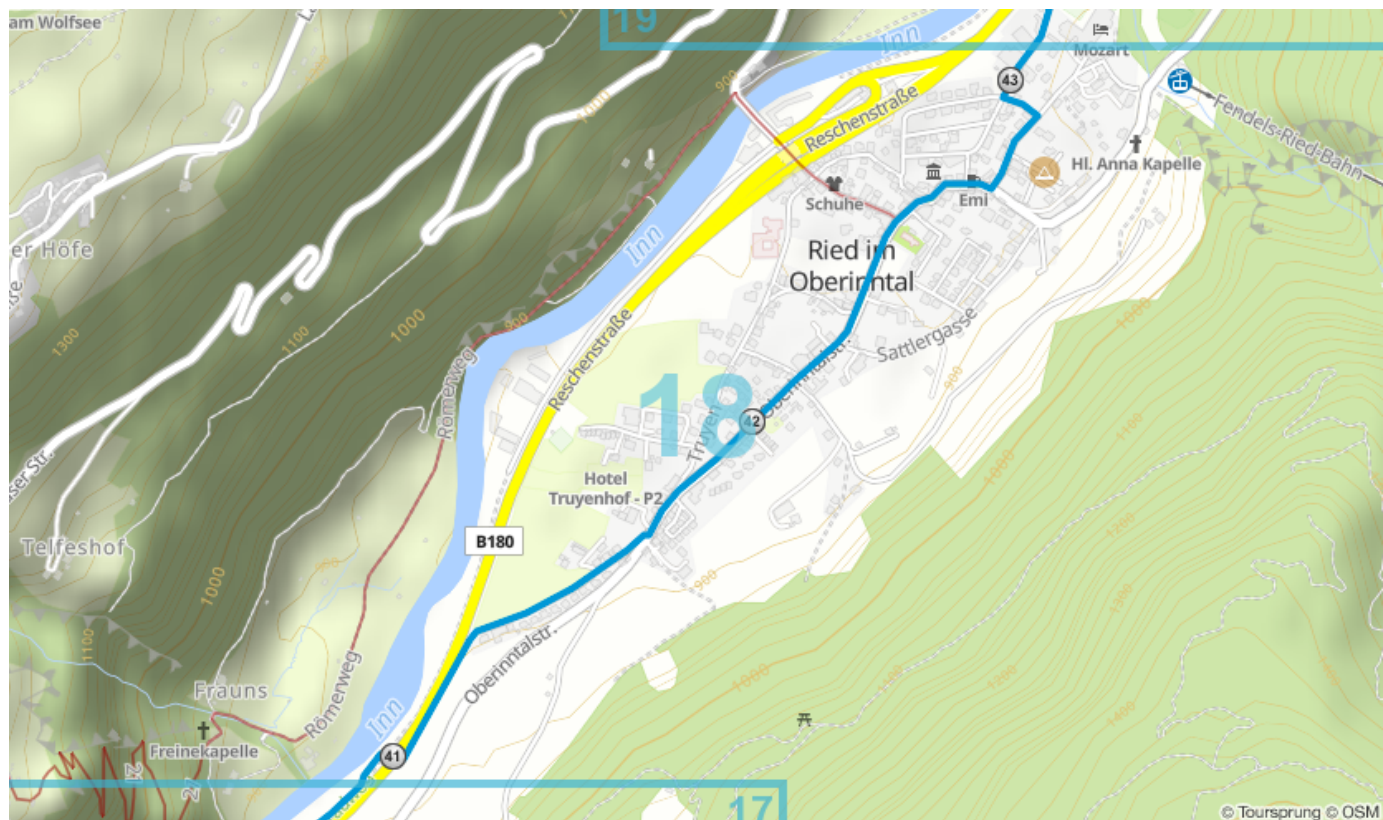

ItalyCyclingGuide

italy-cycling-guide.info

The Inn Valley: Part One

The Reschensee to Imst

For the full guide please go to italy-cycling-guide.info.

Maps produced with

Route Overview

Route Details

Map 4 / 33

Map 5 / 33

Map 15 / 33

Map 16 / 33

Map 17/33

Map 22 / 33

Map 27 / 33

Map 29 / 33

Map 31 / 33

Map 32 / 33

Detour to Imst centre