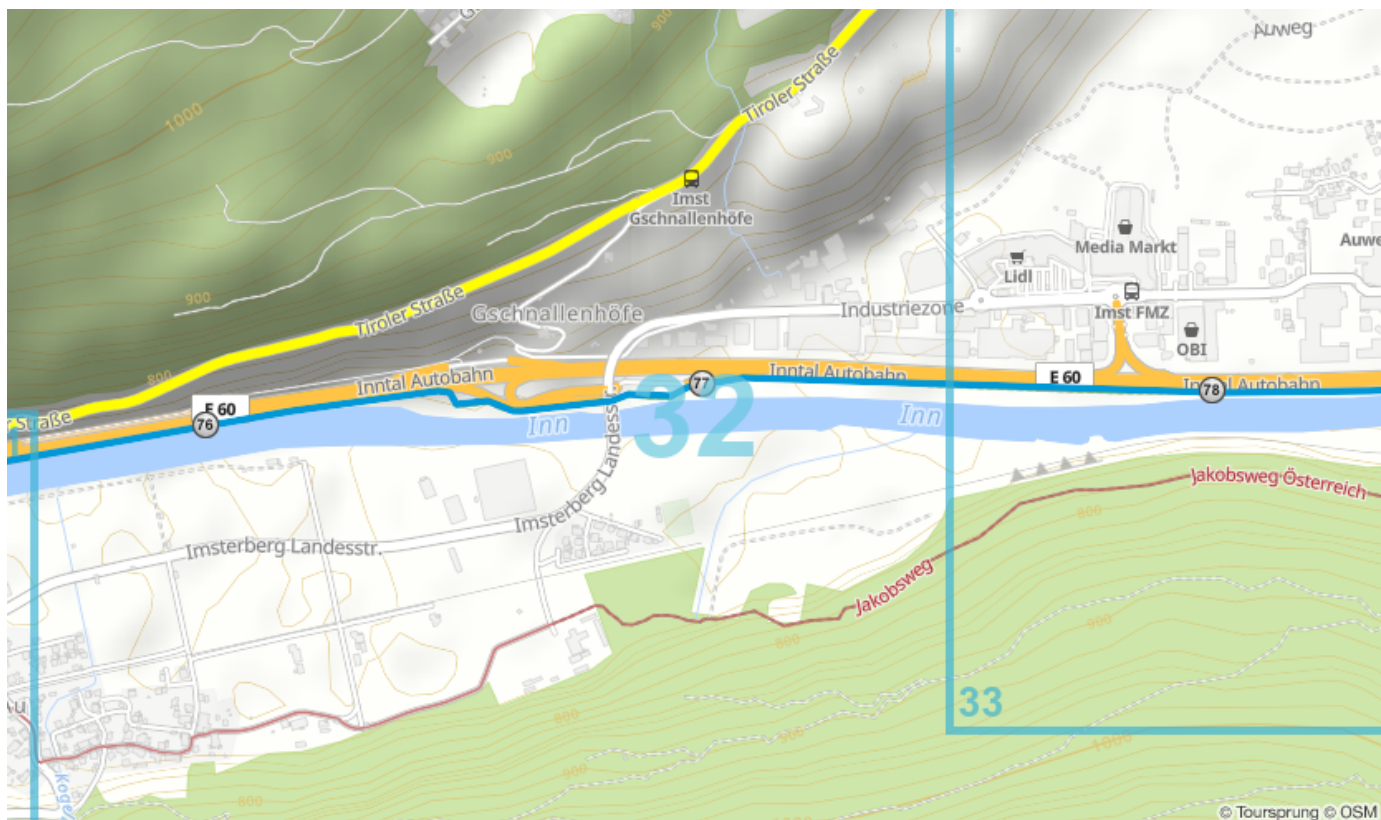

ItalyCyclingGuide

italy-cycling-guide.info

The Inn Valley: Part One

The Reschensee to Imst

For the full guide please go to italy-cycling-guide.info.

Maps produced with

Route Overview

Route Details

Map 4 / 33

Map 5 / 33

Map 15 / 33

Map 16 / 33

Map 17/33

Map 22 / 33

Map 27 / 33

Map 29 / 33

Map 31 / 33

Map 32 / 33

Detour to Imst centre