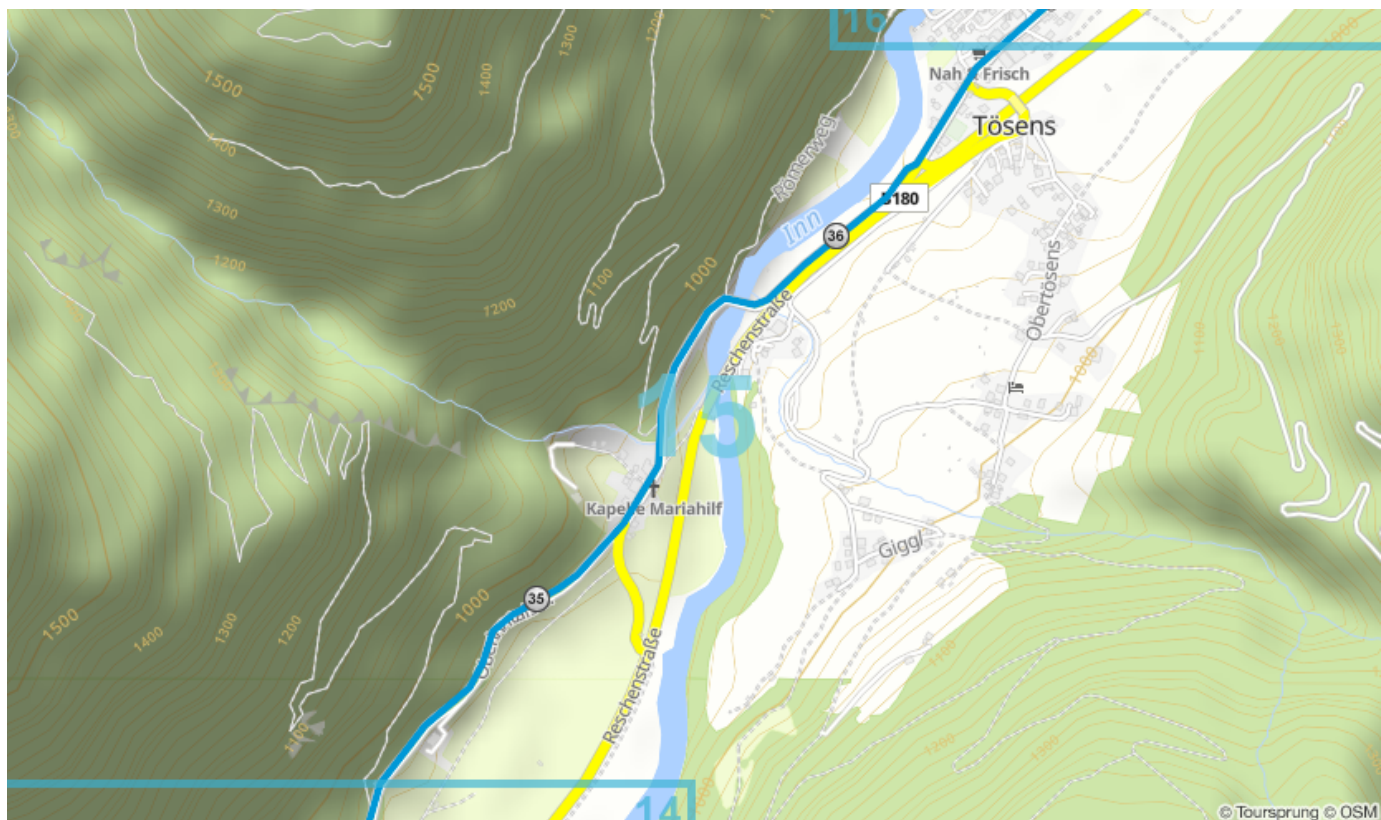

ItalyCyclingGuide

italy-cycling-guide.info

The Inn Valley: Part One

The Reschensee to Imst

For the full guide please go to italy-cycling-guide.info.

Maps produced with

Route Overview

Route Details

Map 4 / 33

Map 5 / 33

Map 15 / 33

Map 16 / 33

Map 17/33

Map 22 / 33

Map 27 / 33

Map 29 / 33

Map 31 / 33

Map 32 / 33

Detour to Imst centre