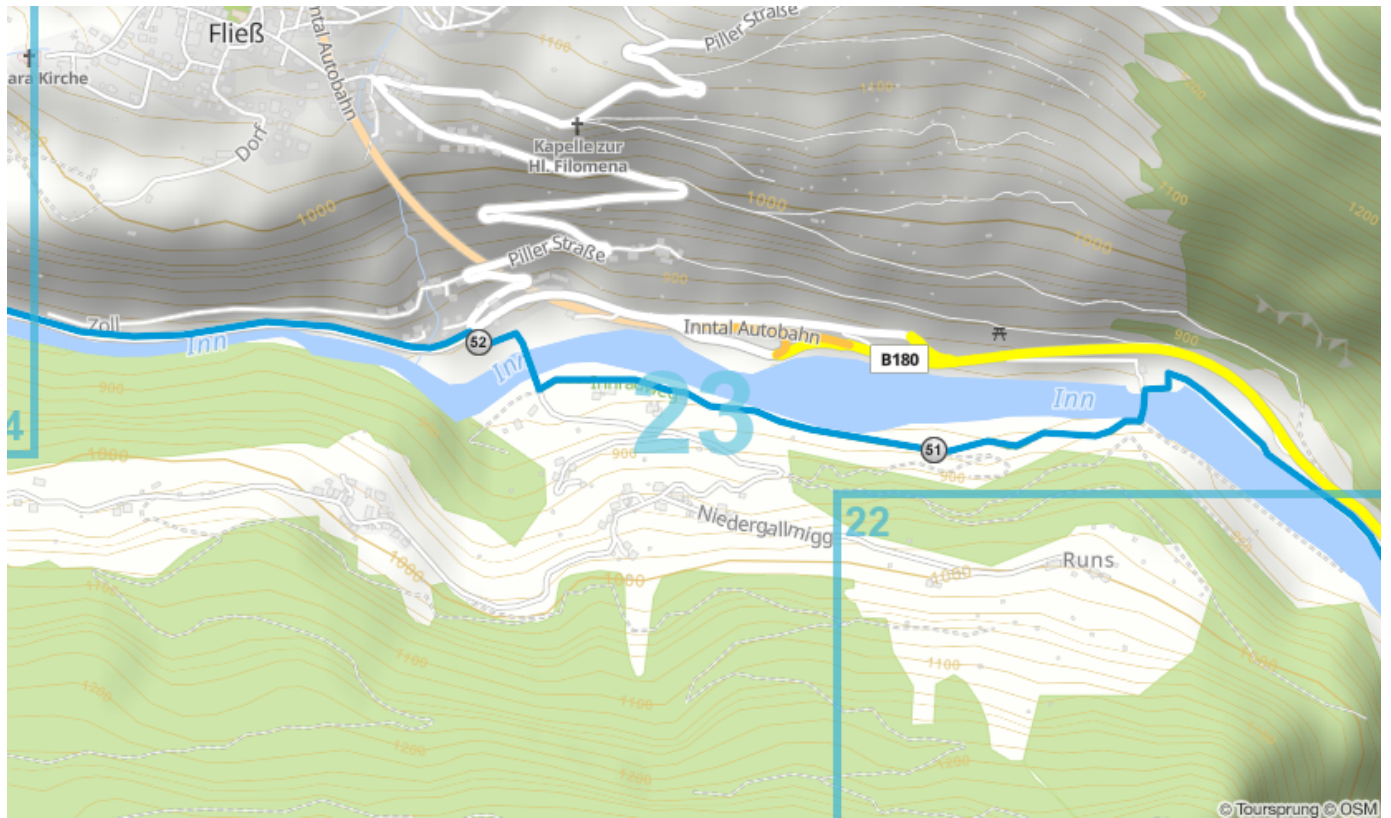

ItalyCyclingGuide

italy-cycling-guide.info

The Inn Valley: Part One

The Reschensee to Imst

For the full guide please go to italy-cycling-guide.info.

Maps produced with

Route Overview

Route Details

Map 4 / 33

Map 5 / 33

Map 15 / 33

Map 16 / 33

Map 17/33

Map 22 / 33

Map 27 / 33

Map 29 / 33

Map 31 / 33

Map 32 / 33

Detour to Imst centre