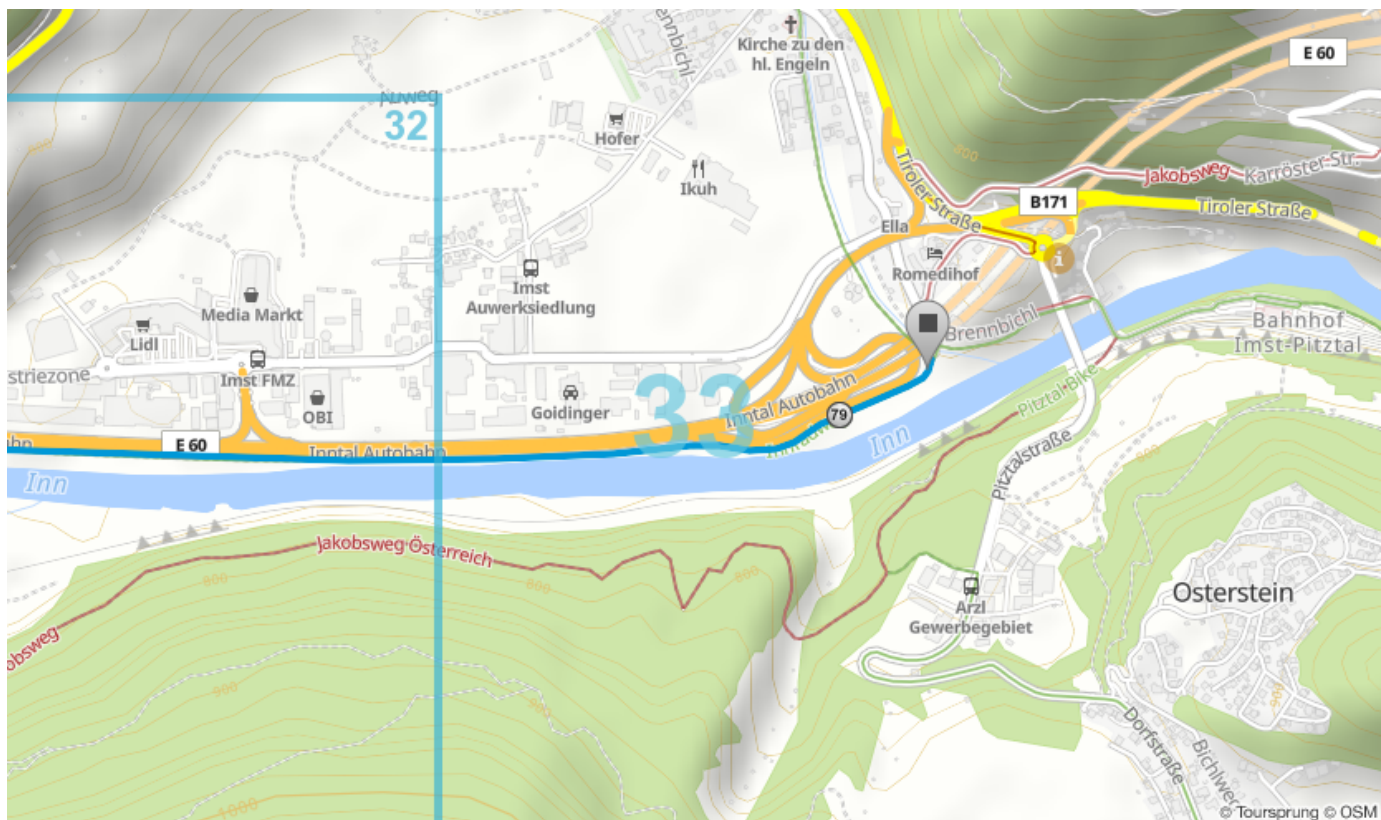

ItalyCyclingGuide

italy-cycling-guide.info

The Inn Valley: Part One

The Reschensee to Imst

For the full guide please go to italy-cycling-guide.info.

Maps produced with

Route Overview

Route Details

Map 4 / 33

Map 5 / 33

Map 15 / 33

Map 16 / 33

Map 17/33

Map 22 / 33

Map 27 / 33

Map 29 / 33

Map 31 / 33

Map 32 / 33

Detour to Imst centre