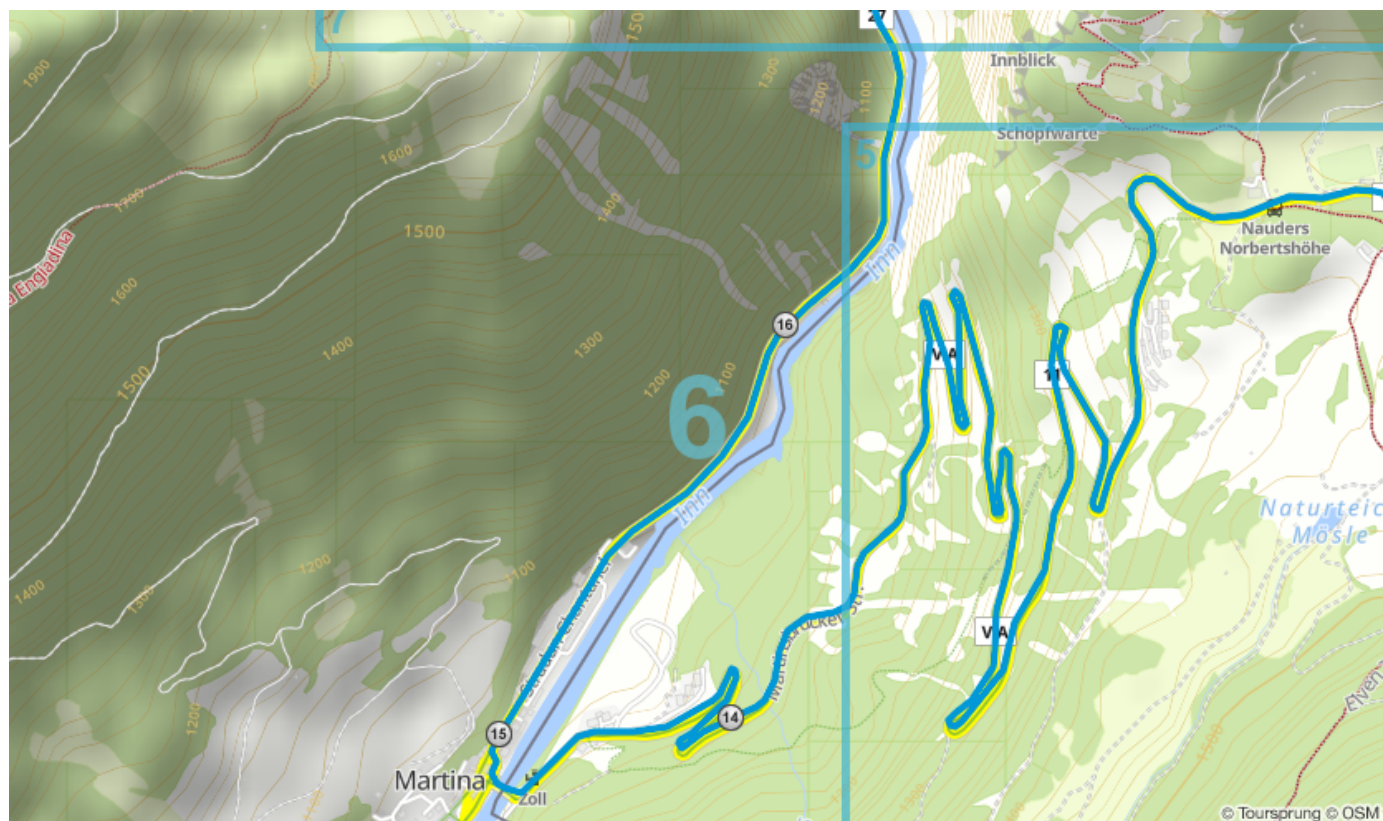

ItalyCyclingGuide

italy-cycling-guide.info

The Inn Valley: Part One

The Reschensee to Imst

For the full guide please go to italy-cycling-guide.info.

Maps produced with

Route Overview

Route Details

Map 4 / 33

Map 5 / 33

Map 15 / 33

Map 16 / 33

Map 17/33

Map 22 / 33

Map 27 / 33

Map 29 / 33

Map 31 / 33

Map 32 / 33

Detour to Imst centre