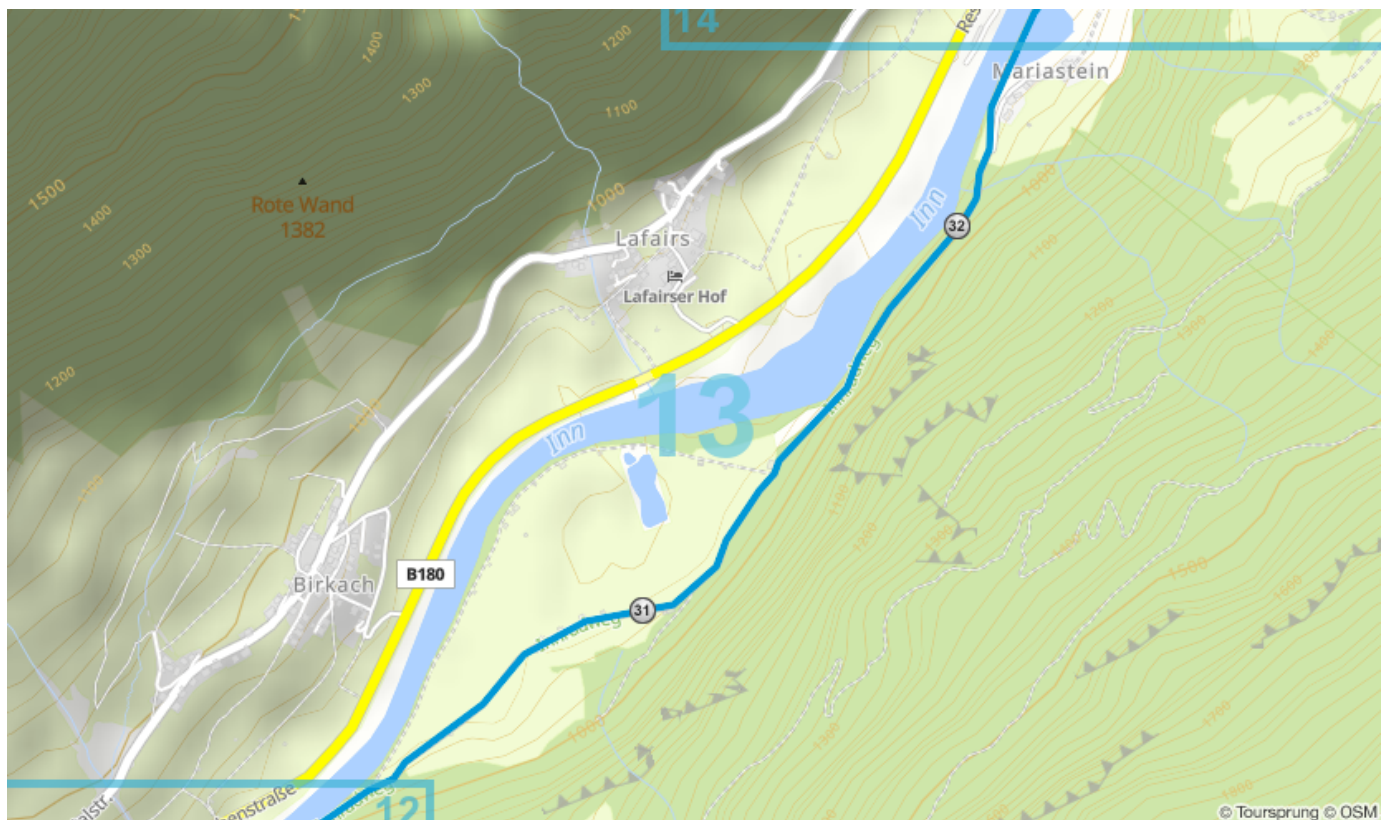

ItalyCyclingGuide

italy-cycling-guide.info

The Inn Valley: Part One

The Reschensee to Imst

For the full guide please go to italy-cycling-guide.info.

Maps produced with

Route Overview

Route Details

Map 4 / 33

Map 5 / 33

Map 15 / 33

Map 16 / 33

Map 17/33

Map 22 / 33

Map 27 / 33

Map 29 / 33

Map 31 / 33

Map 32 / 33

Detour to Imst centre