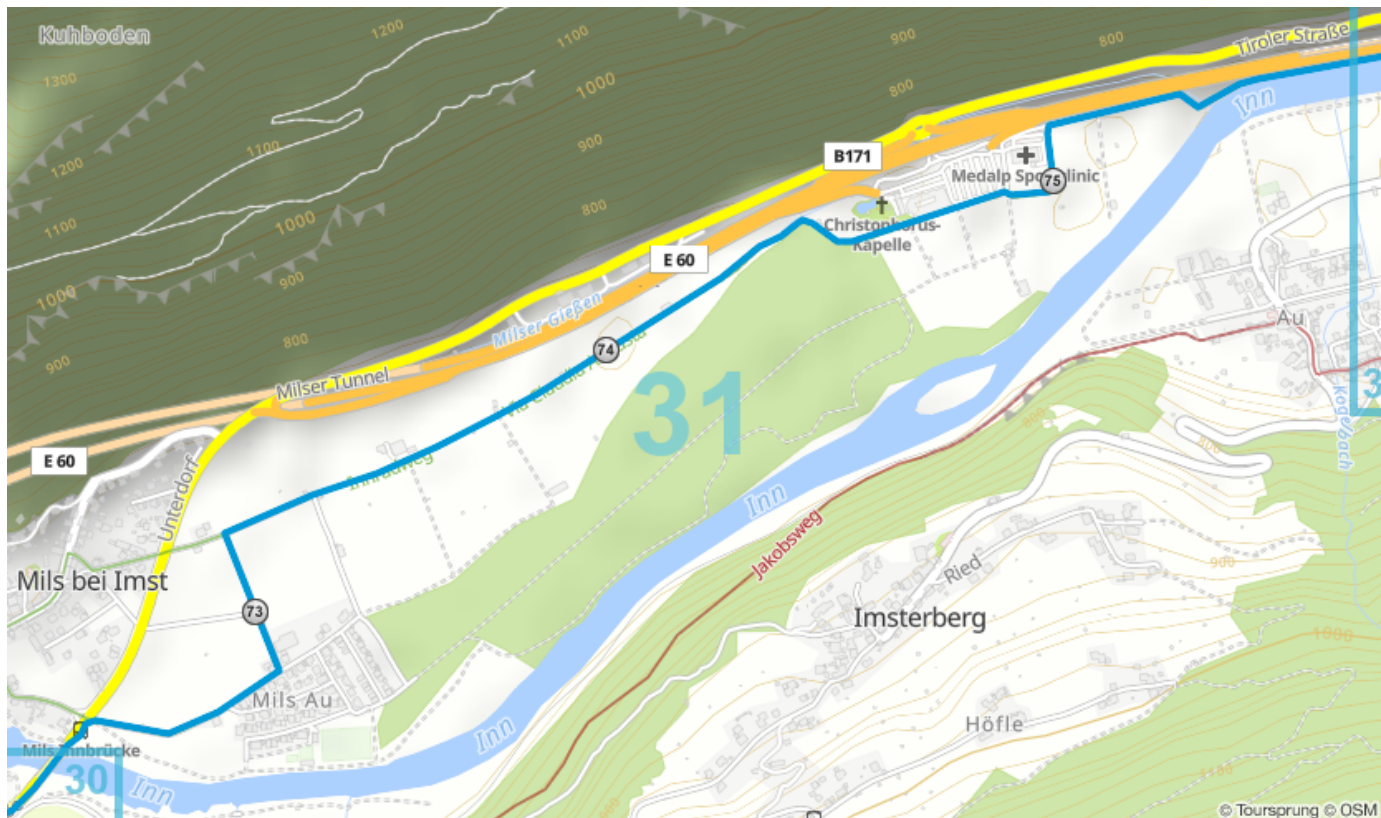

ItalyCyclingGuide

italy-cycling-guide.info

The Inn Valley: Part One

The Reschensee to Imst

For the full guide please go to italy-cycling-guide.info.

Maps produced with

Route Overview

Route Details

Map 4 / 33

Map 5 / 33

Map 15 / 33

Map 16 / 33

Map 17/33

Map 22 / 33

Map 27 / 33

Map 29 / 33

Map 31 / 33

Map 32 / 33

Detour to Imst centre