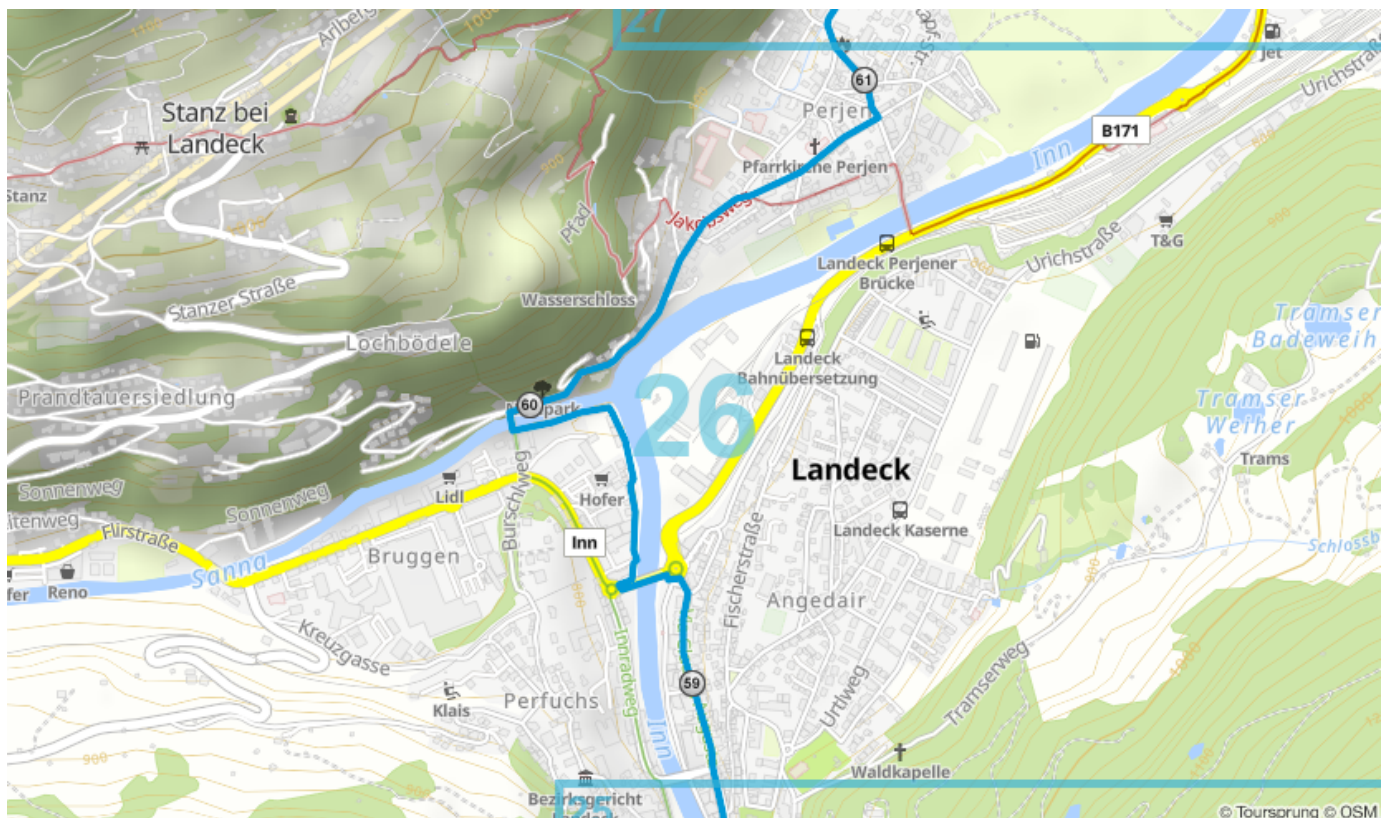

ItalyCyclingGuide

italy-cycling-guide.info

The Inn Valley: Part One

The Reschensee to Imst

For the full guide please go to italy-cycling-guide.info.

Maps produced with

Route Overview

Route Details

Map 4 / 33

Map 5 / 33

Map 15 / 33

Map 16 / 33

Map 17/33

Map 22 / 33

Map 27 / 33

Map 29 / 33

Map 31 / 33

Map 32 / 33

Detour to Imst centre