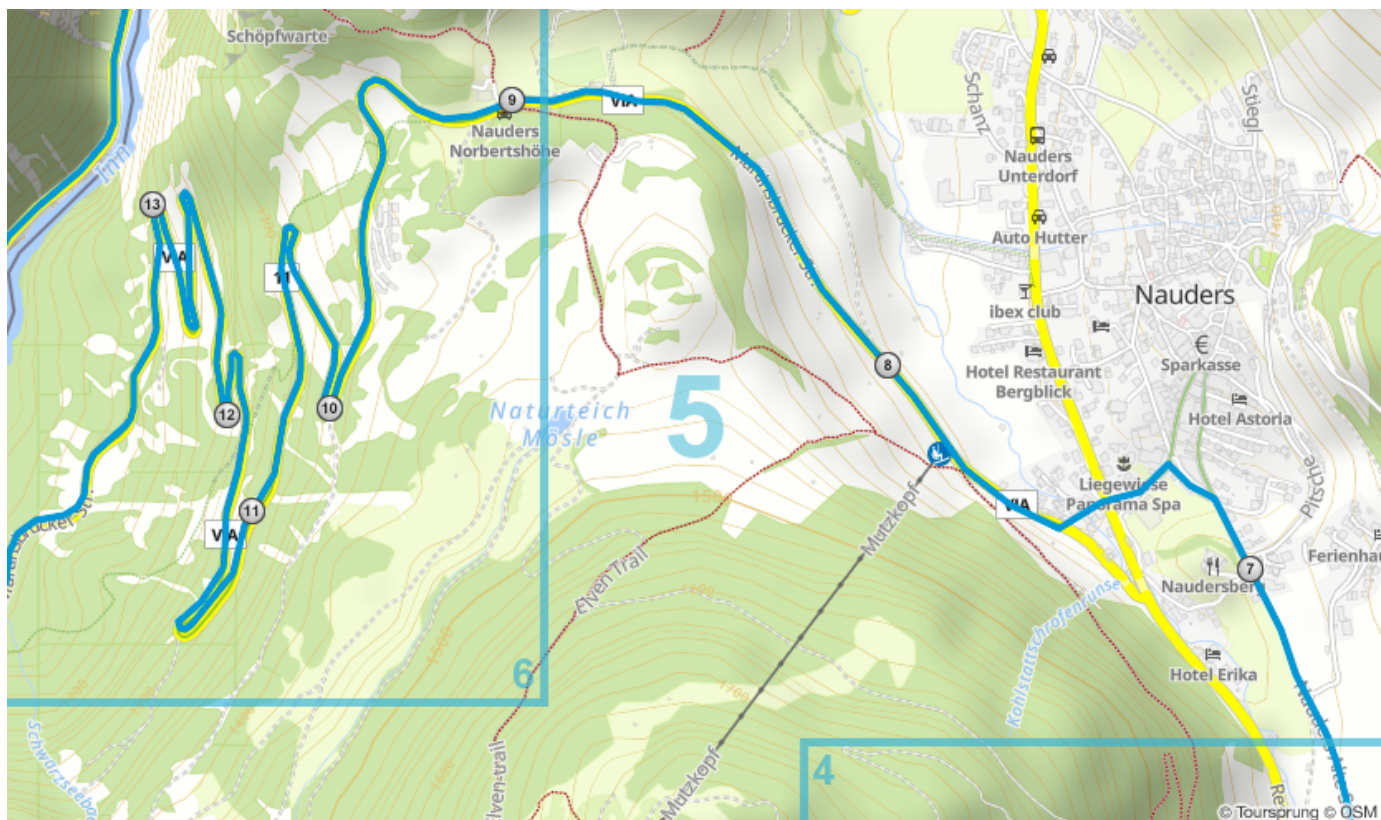

ItalyCyclingGuide

italy-cycling-guide.info

The Inn Valley: Part One

The Reschensee to Imst

For the full guide please go to italy-cycling-guide.info.

Maps produced with

Route Overview

Route Details

Map 4 / 33

Map 5 / 33

Map 15 / 33

Map 16 / 33

Map 17/33

Map 22 / 33

Map 27 / 33

Map 29 / 33

Map 31 / 33

Map 32 / 33

Detour to Imst centre