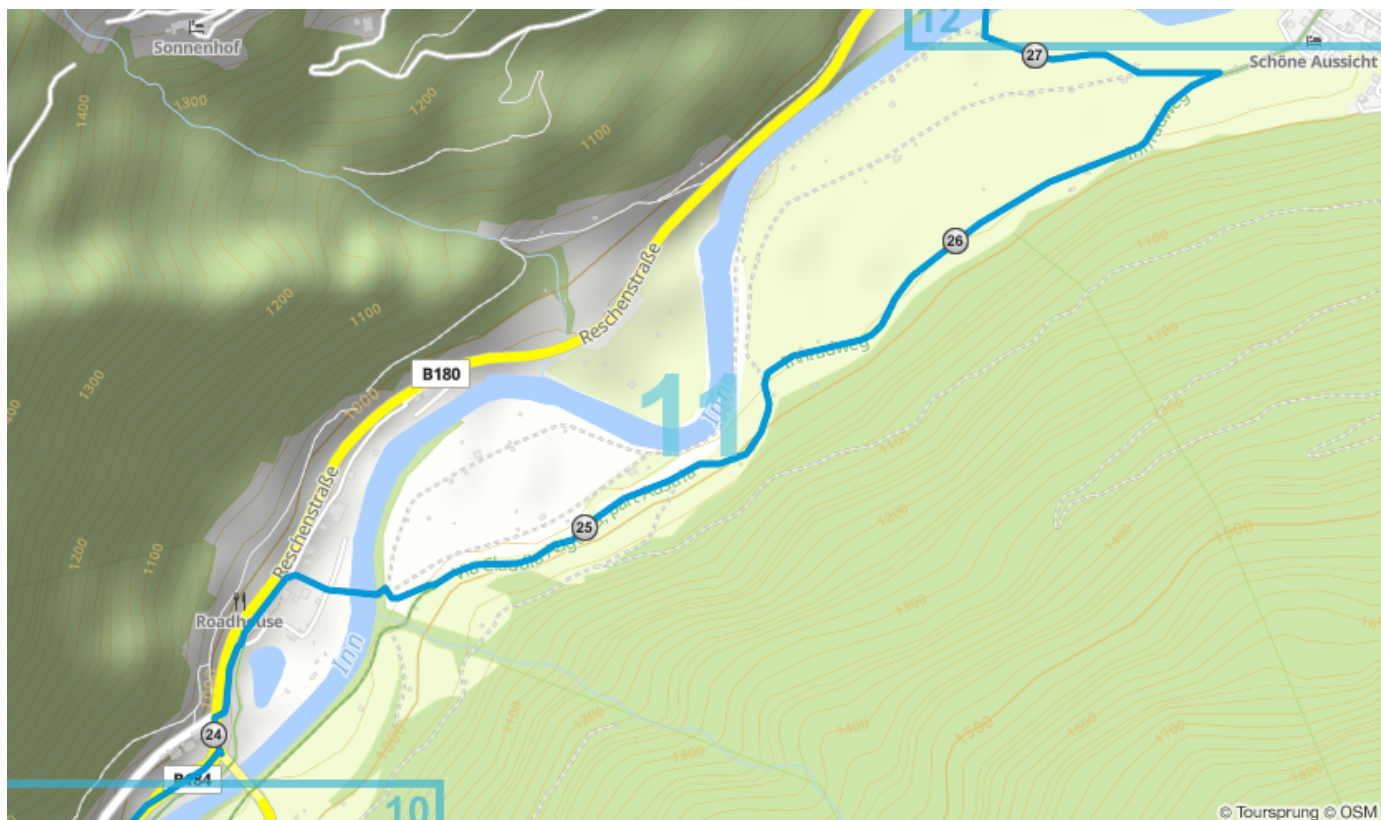

ItalyCyclingGuide

italy-cycling-guide.info

The Inn Valley: Part One

The Reschensee to Imst

For the full guide please go to italy-cycling-guide.info.

Maps produced with

Route Overview

Route Details

Map 4 / 33

Map 5 / 33

Map 15 / 33

Map 16 / 33

Map 17/33

Map 22 / 33

Map 27 / 33

Map 29 / 33

Map 31 / 33

Map 32 / 33

Detour to Imst centre