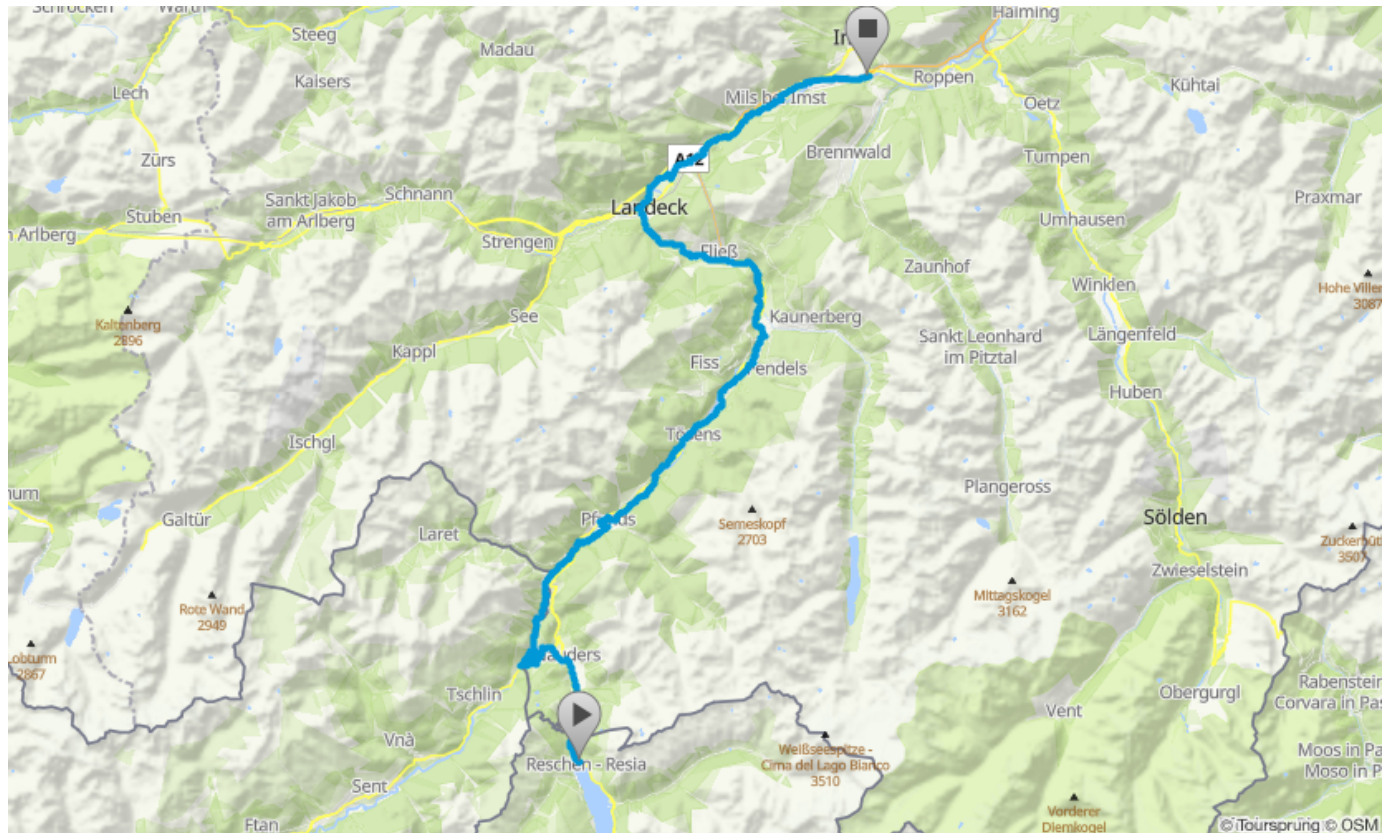

ItalyCyclingGuide

italy-cycling-guide.info

The Inn Valley: Part One

The Reschensee to Imst

For the full guide please go to italy-cycling-guide.info.

Maps produced with

Route Overview

Route Details

Map 4 / 33

Map 5 / 33

Map 15 / 33

Map 16 / 33

Map 17/33

Map 22 / 33

Map 27 / 33

Map 29 / 33

Map 31 / 33

Map 32 / 33

Detour to Imst centre