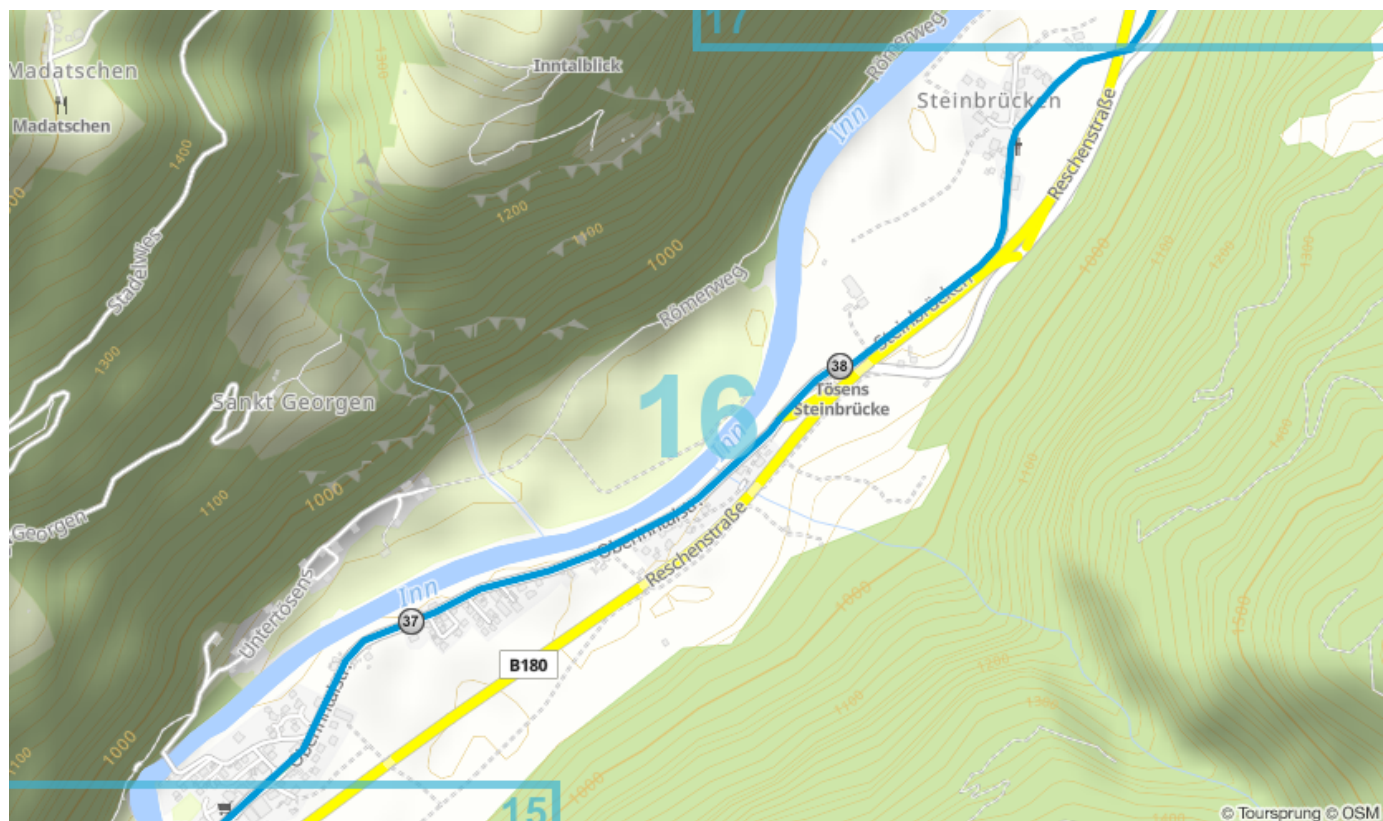

ItalyCyclingGuide

italy-cycling-guide.info

The Inn Valley: Part One

The Reschensee to Imst

For the full guide please go to italy-cycling-guide.info.

Maps produced with

Route Overview

Route Details

Map 4 / 33

Map 5 / 33

Map 15 / 33

Map 16 / 33

Map 17/33

Map 22 / 33

Map 27 / 33

Map 29 / 33

Map 31 / 33

Map 32 / 33

Detour to Imst centre