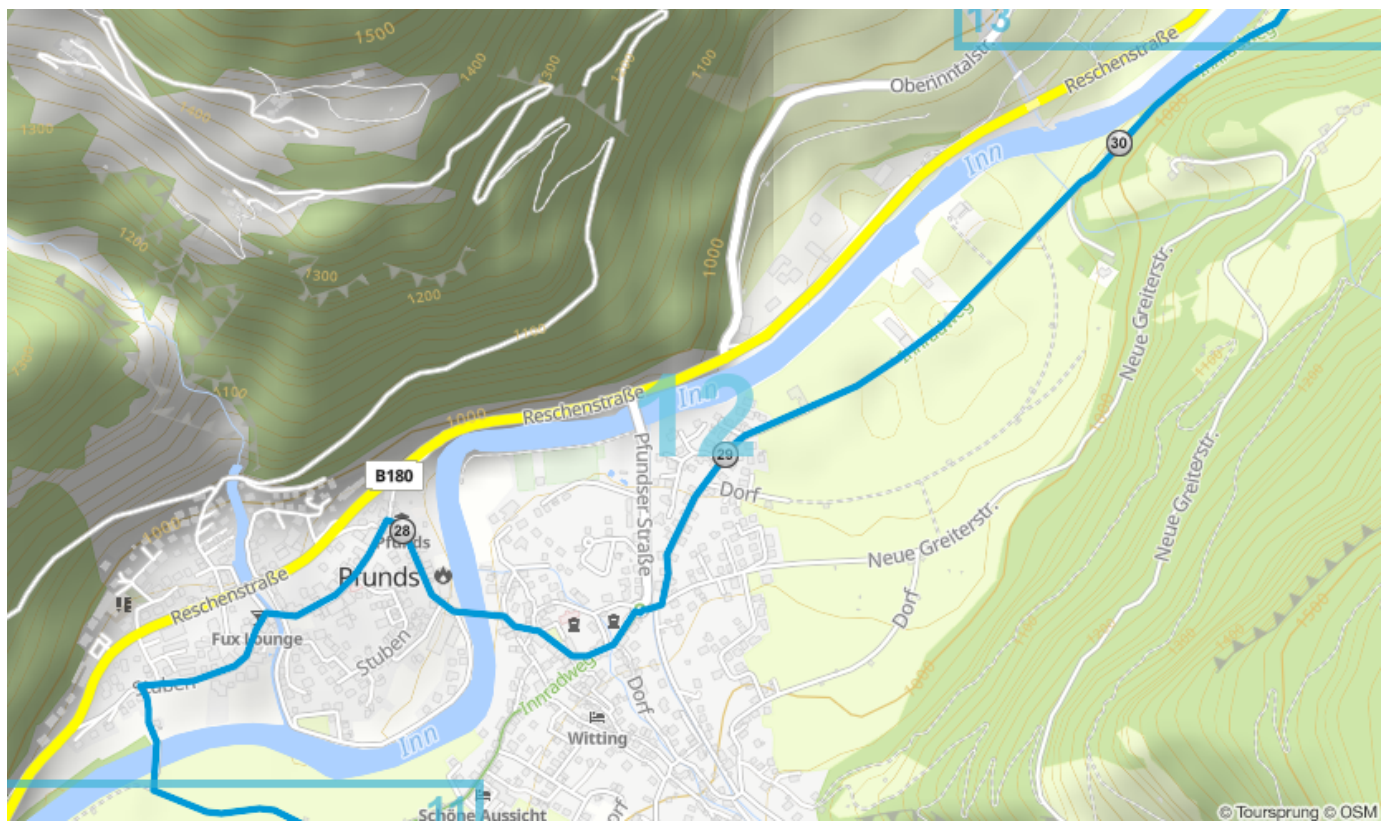

ItalyCyclingGuide

italy-cycling-guide.info

The Inn Valley: Part One

The Reschensee to Imst

For the full guide please go to italy-cycling-guide.info.

Maps produced with

Route Overview

Route Details

Map 4 / 33

Map 5 / 33

Map 15 / 33

Map 16 / 33

Map 17/33

Map 22 / 33

Map 27 / 33

Map 29 / 33

Map 31 / 33

Map 32 / 33

Detour to Imst centre