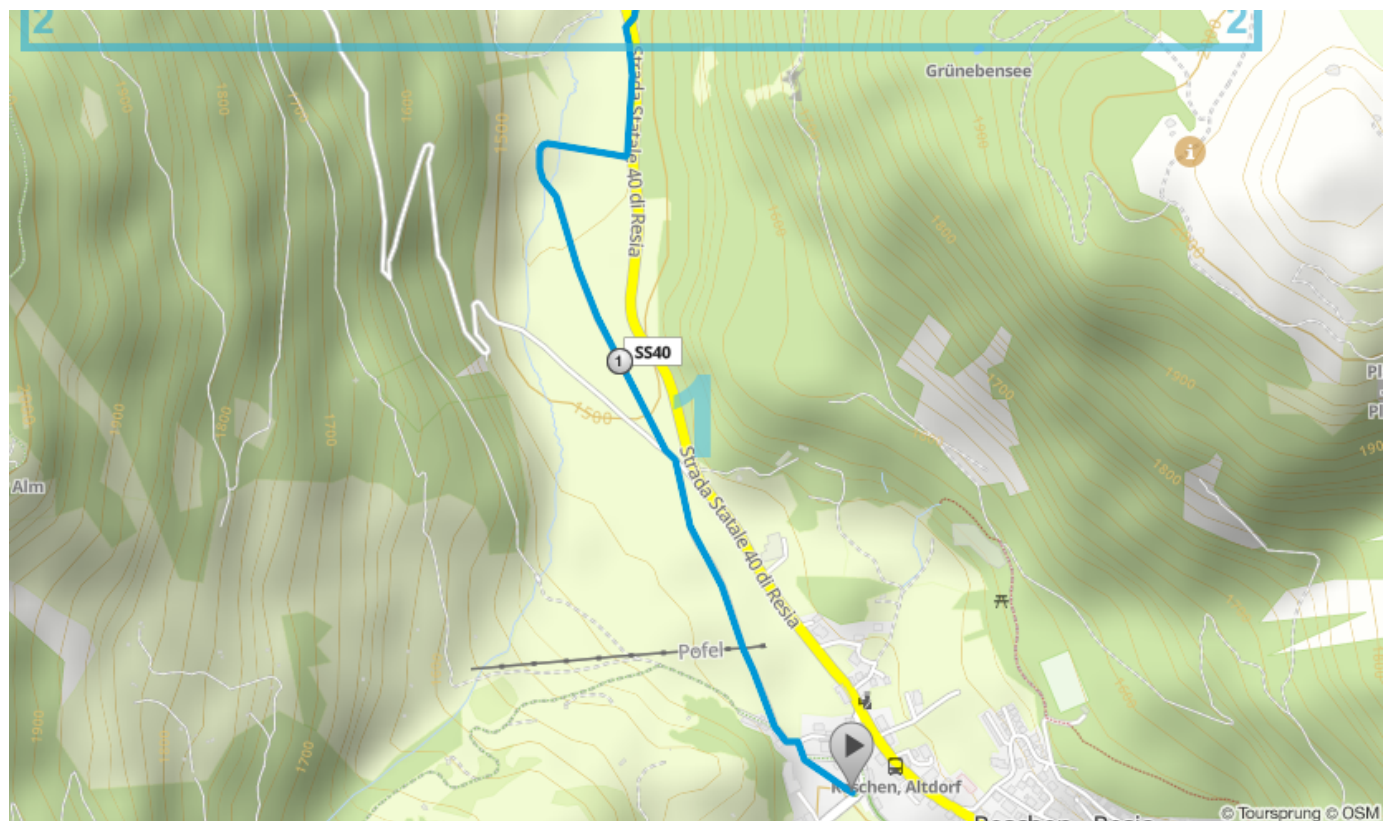

ItalyCyclingGuide

italy-cycling-guide.info

The Inn Valley: Part One

The Reschensee to Imst

For the full guide please go to italy-cycling-guide.info.

Maps produced with

Route Overview

Route Details

Map 4 / 33

Map 5 / 33

Map 15 / 33

Map 16 / 33

Map 17/33

Map 22 / 33

Map 27 / 33

Map 29 / 33

Map 31 / 33

Map 32 / 33

Detour to Imst centre