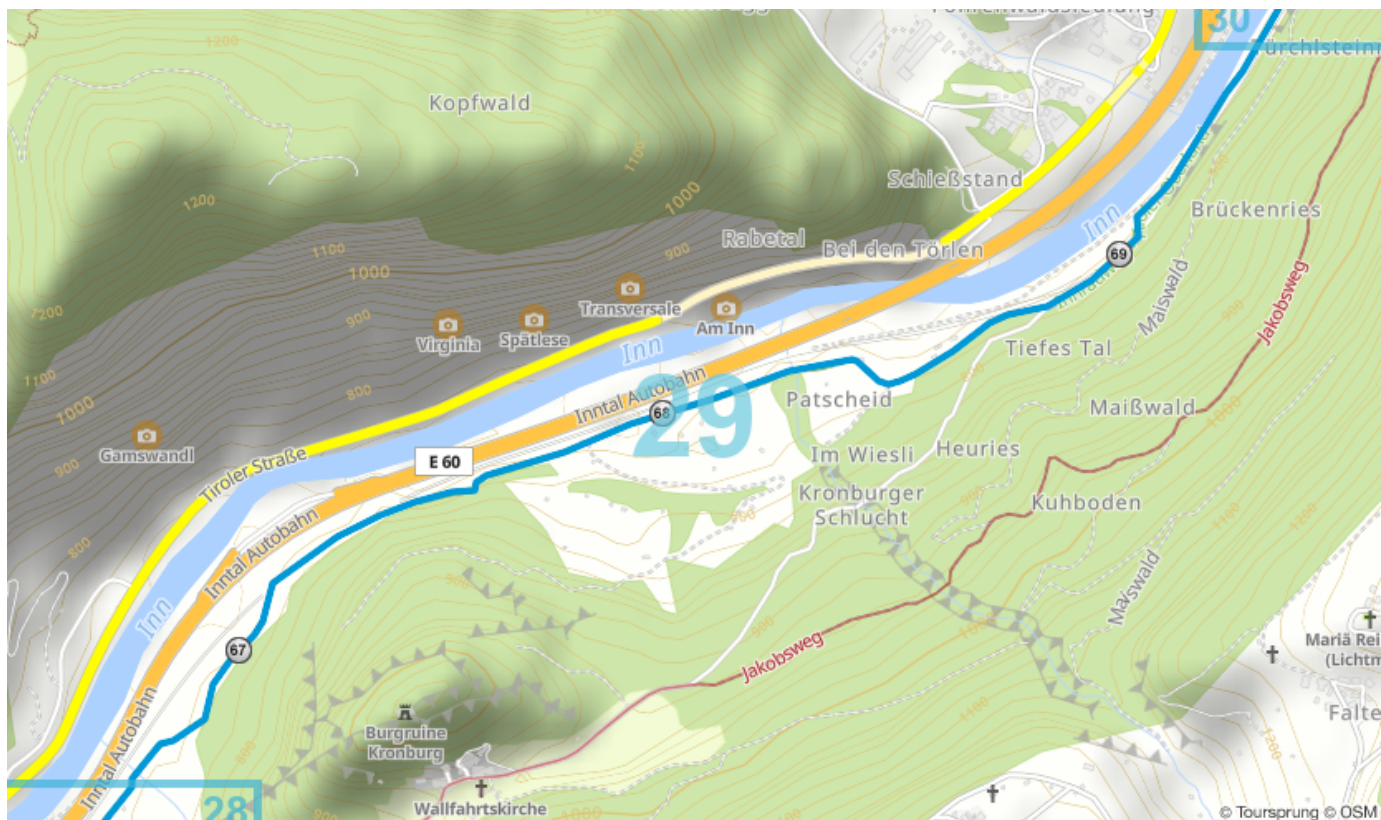

ItalyCyclingGuide

italy-cycling-guide.info

The Inn Valley: Part One

The Reschensee to Imst

For the full guide please go to italy-cycling-guide.info.

Maps produced with

Route Overview

Route Details

Map 4 / 33

Map 5 / 33

Map 15 / 33

Map 16 / 33

Map 17/33

Map 22 / 33

Map 27 / 33

Map 29 / 33

Map 31 / 33

Map 32 / 33

Detour to Imst centre