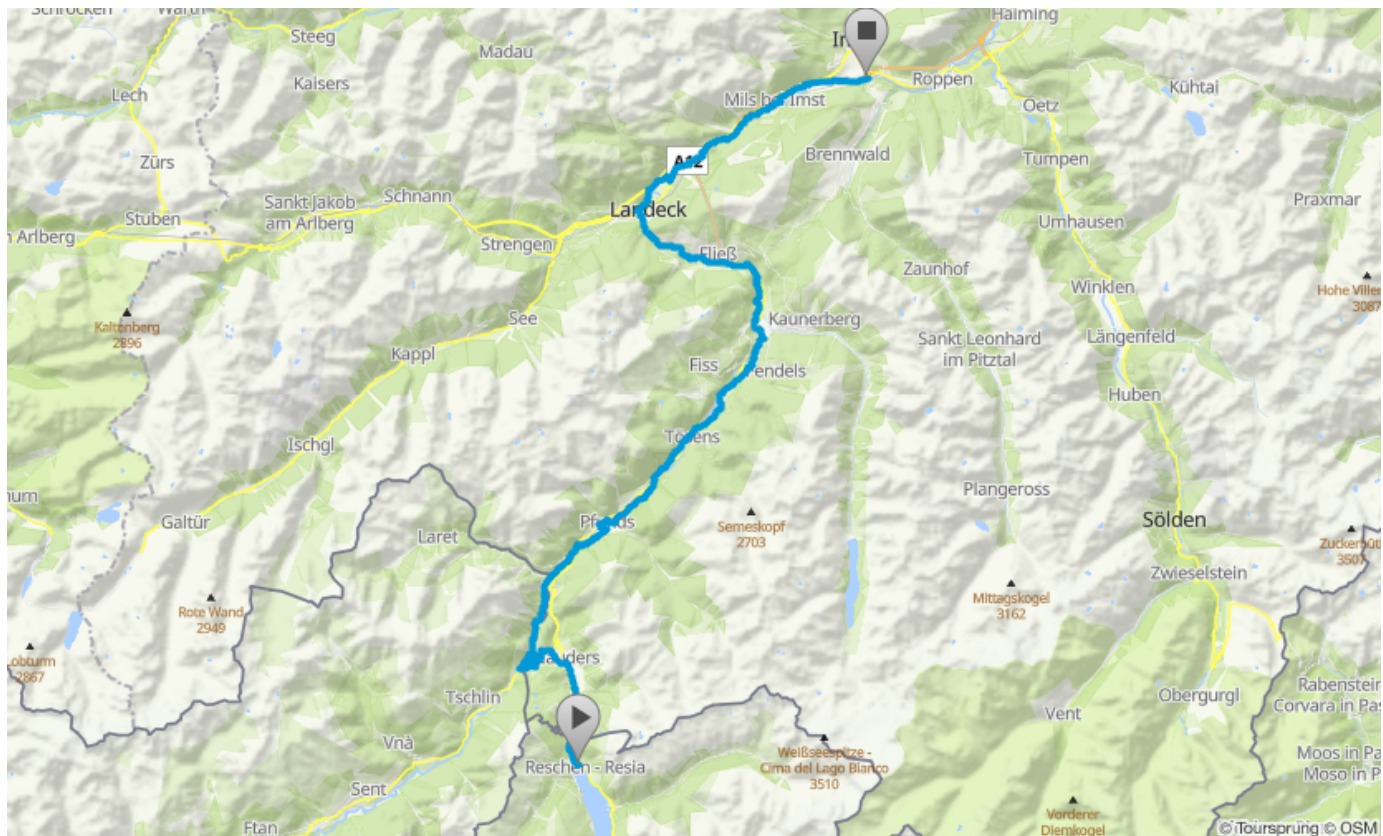

ItalyCyclingGuide

italy-cycling-guide.info

The Inn Valley: Part One

The Reschensee to Imst

For the full guide please go to italy-cycling-guide.info.

Maps produced with

Route Overview

Route Details

Map 4 / 33

Map 5 / 33

Map 15 / 33

Map 16 / 33

Map 17/33

Map 22 / 33

Map 27 / 33

Map 29 / 33

Map 31 / 33

Map 32 / 33

Detour to Imst centre