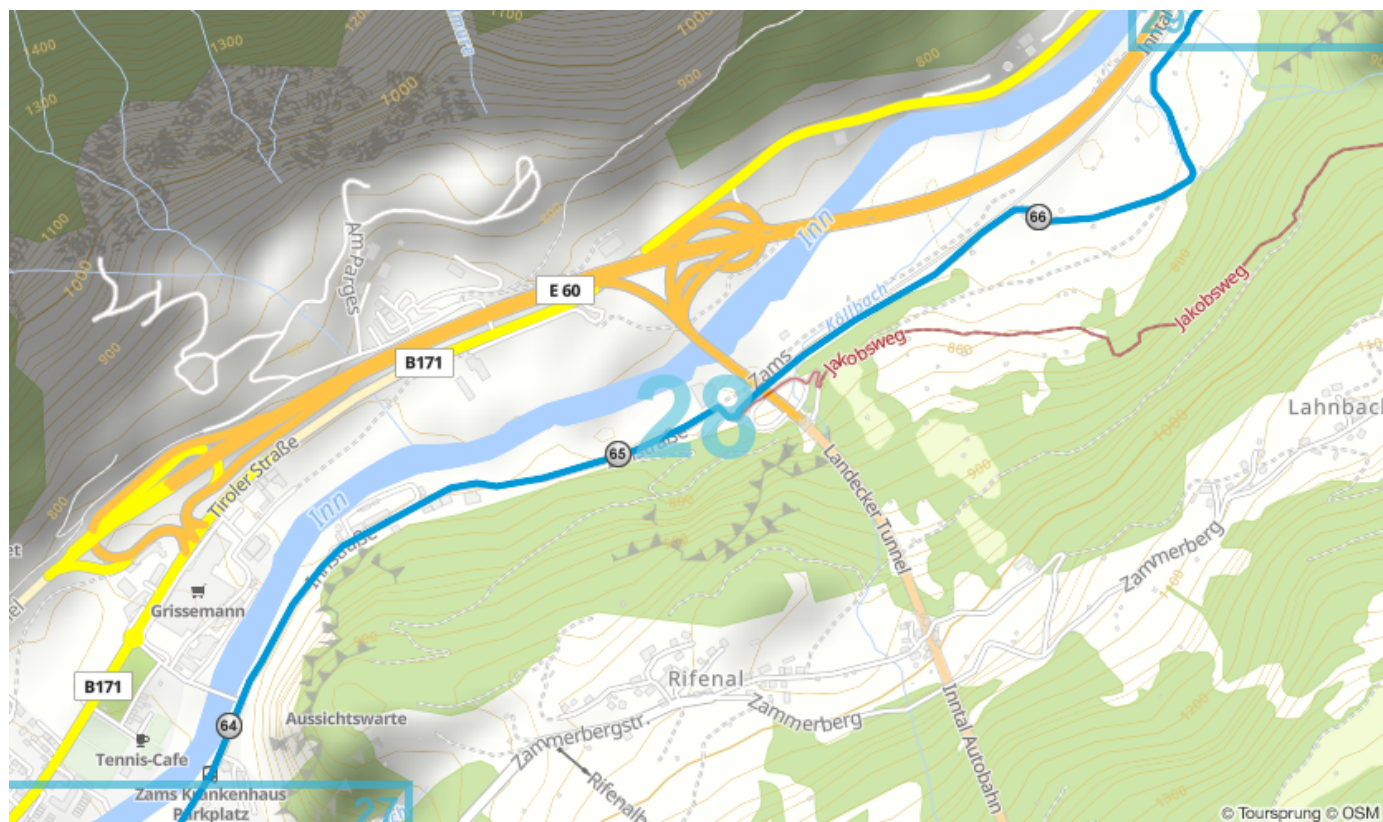

ItalyCyclingGuide

italy-cycling-guide.info

The Inn Valley: Part One

The Reschensee to Imst

For the full guide please go to italy-cycling-guide.info.

Maps produced with

Route Overview

Route Details

Map 4 / 33

Map 5 / 33

Map 15 / 33

Map 16 / 33

Map 17/33

Map 22 / 33

Map 27 / 33

Map 29 / 33

Map 31 / 33

Map 32 / 33

Detour to Imst centre